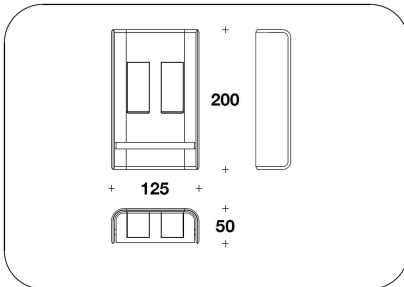

MDB (26P) - MDB (26E)  
MATT VENEERED : CABINET  
125x50x200H.cm  
49 1/3x19 3/4x78 2/3H."

MDB (26P) - MDB (26E)  
GLOSSY VENEERED : CABINET  
125x50x200H. cm  
49 1/3x19 3/4x78 2/3H. "