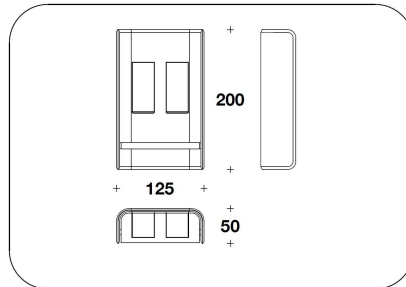

MDB (26P) - MDB (26E)  
MATT VENEERED : CABINET  
125x50x200H.cm  
49 1/3x19 3/4x78 2/3H."

MDB (26P) - MDB (26E)  
GLOSSY VENEERED : CABINET  
125x50x200H. cm  
49 1/3x19 3/4x78 2/3H. "