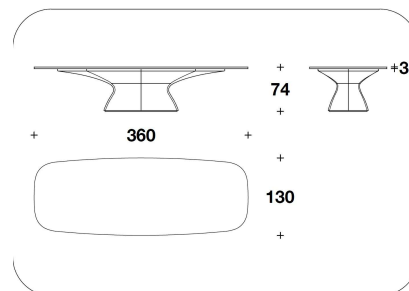

BASE Composite material and steel, not removable plain leather cover (printed leather not included). Matt lacquered wooden feet coordinated with the leather

BENTLEY HOME
tables & writing-desks
ALSTON

BTV (17)
TAVOLO / TABLE
250x120x74H. - THK.3cm
98 1/3x47 1/3x29H. - THK.1 3/16"

BTV (13)
TAVOLO / TABLE
300x120x74H. - THK.3cm
118x47 1/3x29H. - THK.1 3/16"

BTV (14)
TAVOLO / TABLE
360x130x74H. - THK.3cm
141 1/2x51 1/3x29H. - THK.1 3/16"

Note