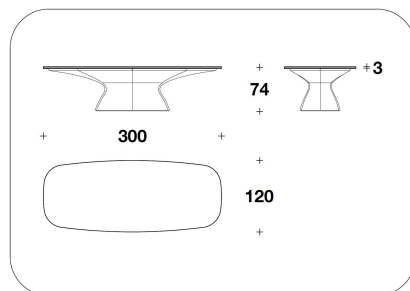

BASE Composite material and steel, not removable plain leather cover (printed leather not included). Matt lacquered wooden feet coordinated with the leather

BENTLEY HOME
tables & writing-desks
ALSTON

BTV (17)
TAVOLO / TABLE
250x120x74H. - THK.3cm
98 1/3x47 1/3x29H. - THK.1 3/16"

BTV (13)
TAVOLO / TABLE
300x120x74H. - THK.3cm
118x47 1/3x29H. - THK.1 3/16"

BTV (14)
TAVOLO / TABLE
360x130x74H. - THK.3cm
141 1/2x51 1/3x29H. - THK.1 3/16"

Note