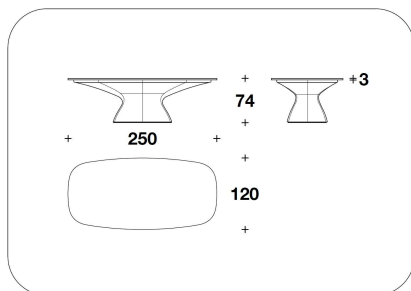

BASE Composite material and steel, not removable plain leather cover (printed leather not included). Matt lacquered wooden feet coordinated with the leather

BENTLEY HOME
tables & writing-desks
ALSTON

BTV (17)
TAVOLO / TABLE
250x120x74H. - THK.3cm
98 1/3x47 1/3x29H. - THK.1 3/16"

BTV (13)
TAVOLO / TABLE
300x120x74H. - THK.3cm
118x47 1/3x29H. - THK.1 3/16"

BTV (14)
TAVOLO / TABLE
360x130x74H. - THK.3cm
141 1/2x51 1/3x29H. - THK.1 3/16"

Note