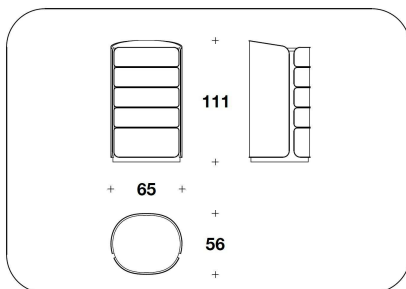

**OPTIONAL** Perimetral aluminium profile with gun-metal grey finishing

**BENTLEY HOME**  
**living / chest of drawers**  
**AMBLESIDE**

BMB (17E) - BMB (17P)  
"SETTIMINO" : CASSETTIERA / CHEST  
OF DRAWERS  
65x56x111H. cm  
25 2/3x22x43 2/3H. "

BMB (18E) - BMB (18P)  
CASSETTIERA / CHEST OF DRAWERS  
140x57x74H. cm  
55x22 1/3x29H. "

**Note**