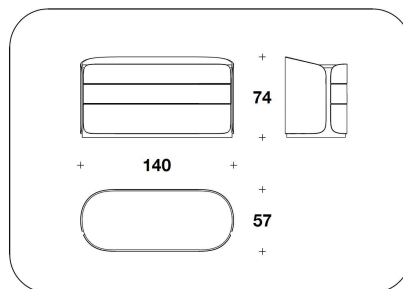

**OPTIONAL** Perimetral aluminium profile with gun-metal grey finishing

**BENTLEY HOME**  
**living / chest of drawers**  
**AMBLESIDE**

BMB (17E) - BMB (17P)  
"SETTIMINO" : CASSETTIERA / CHEST  
OF DRAWERS  
65x56x111H. cm  
25 2/3x22x43 2/3H. "

BMB (18E) - BMB (18P)  
CASSETTIERA / CHEST OF DRAWERS  
140x57x74H. cm  
55x22 1/3x29H. "

**Note**