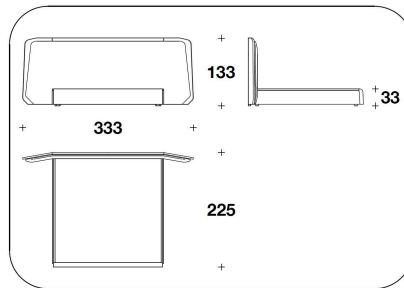

OPTIONAL 3 No. 2 logo embroidery on the headboard

PST (LE1)
LETTO PER MATERASSO / BED FOR MATTRESS
 165x200 - 293x225x133H. - H.B.33cm
 65x78 2/3 - 115 1/3x88 2/3x52 1/3H. - H.B.13"

PST (LE1)
LETTO PER MATERASSO / BED FOR MATTRESS
 165x200 - 293x225x133H. - H.B.33cm
 65x78 2/3 - 115 1/3x88 2/3x52 1/3H. - H.B.13"

PST (LE2)
LETTO PER MATERASSO / BED FOR MATTRESS
 185x200 - 313x225x133H. - H.B.33cm
 73x78 2/3 - 123 1/3x88 2/3x52 1/3H. - H.B.13"

PST (LE2)
LETTO PER MATERASSO / BED FOR MATTRESS
 185x200 - 313x225x133H. - H.B.33cm
 73x78 2/3 - 123 1/3x88 2/3x52 1/3H. - H.B.13"

PST (LE7)
LETTO PER MATERASSO / BED FOR MATTRESS
 200x200 - 333x225x133H. - H.B.33cm
 78 2/3x78 2/3 - 131x88 2/3x52 1/3H. - H.B.13"

PST (LE7)
LETTO PER MATERASSO / BED FOR MATTRESS
 200x200 - 333x225x133H. - H.B.33cm
 78 2/3x78 2/3 - 131x88 2/3x52 1/3H. - H.B.13"