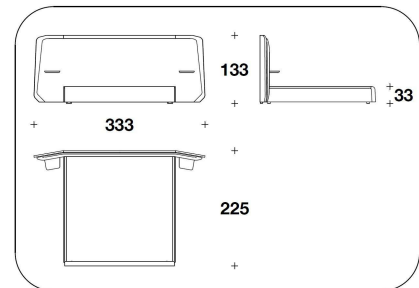

OPTIONAL 3 No. 2 logo embroidery on the headboard

PST (LE1)
LETTO PER MATERASSO / BED FOR MATTRESS
 165x200 - 293x225x133H. - H.B.33cm
 65x78 2/3 - 115 1/3x88 2/3x52 1/3H. - H.B.13"

PST (LE1)
LETTO PER MATERASSO / BED FOR MATTRESS
 165x200 - 293x225x133H. - H.B.33cm
 65x78 2/3 - 115 1/3x88 2/3x52 1/3H. - H.B.13"

PST (LE2)
LETTO PER MATERASSO / BED FOR MATTRESS
 185x200 - 313x225x133H. - H.B.33cm
 73x78 2/3 - 123 1/3x88 2/3x52 1/3H. - H.B.13"

PST (LE2)
LETTO PER MATERASSO / BED FOR MATTRESS
 185x200 - 313x225x133H. - H.B.33cm
 73x78 2/3 - 123 1/3x88 2/3x52 1/3H. - H.B.13"

PST (LE7)
LETTO PER MATERASSO / BED FOR MATTRESS
 200x200 - 333x225x133H. - H.B.33cm
 78 2/3x78 2/3 - 131x88 2/3x52 1/3H. - H.B.13"

PST (LE7)
LETTO PER MATERASSO / BED FOR MATTRESS
 200x200 - 333x225x133H. - H.B.33cm
 78 2/3x78 2/3 - 131x88 2/3x52 1/3H. - H.B.13"