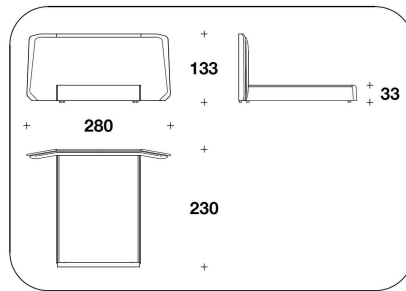

PST (LE1E)
VENEERED BASE : LETTO PER
MATERASSO / BED FOR MATTRESS
 165x200 - 293x225x133H. - H.B.33cm
 65x78 2/3 - 115 1/3x88 2/3x52 1/3H. -
 H.B.13"

PST (LE1E)
VENEERED BASE : LETTO PER
MATERASSO / BED FOR MATTRESS
 165x200 - 293x225x133H. - H.B.33cm
 65x78 2/3 - 115 1/3x88 2/3x52 1/3H. -
 H.B.13"

PST (LE2E)
VENEERED BASE : LETTO PER
MATERASSO / BED FOR MATTRESS
 185x200 - 313x225x133H. - H.B.33 cm
 73x78 2/3 - 123 1/3x88 2/3x52 1/3H. -
 H.B.13 "

PST (LE2E)
VENEERED BASE : LETTO PER
MATERASSO / BED FOR MATTRESS
 185x200 - 313x225x133H. - H.B.33 cm
 73x78 2/3 - 123 1/3x88 2/3x52 1/3H. -
 H.B.13 "

PST (LE7E)
VENEERED BASE : LETTO PER
MATERASSO / BED FOR MATTRESS
 200x200 - 333x225x133H. - H.B.33 cm
 78 2/3x78 2/3 - 131x88 2/3x52 1/3H. -
 H.B.13 "

PST (LE7E)
VENEERED BASE : LETTO PER
MATERASSO / BED FOR MATTRESS
 200x200 - 333x225x133H. - H.B.33 cm
 78 2/3x78 2/3 - 131x88 2/3x52 1/3H. -
 H.B.13 "

PST (QUSAE)
VENEERED BASE - QUEEN USA :
LETTO PER MATERASSO / BED FOR
MATTRESS
 152x205 - 280x230x133H. - H.B.33 cm
 60x80 2/3 - 110 1/3x90 2/3x52 1/3H. -
 H.B.13 "

PST (QUSAE)
VENEERED BASE - QUEEN USA :
LETTO PER MATERASSO / BED FOR
MATTRESS
 152x205 - 280x230x133H. - H.B.33 cm
 60x80 2/3 - 110 1/3x90 2/3x52 1/3H. -
 H.B.13 "