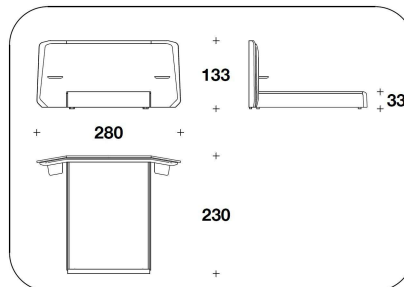

PST (QUSA)
QUEEN USA : LETTO PER MATERASSO / BED FOR MATTRESS
152x205 - 280x230x133H. - H.B.33cm
60x80 2/3 - 110 1/3x90 2/3x52 1/3H. - H.B.13"