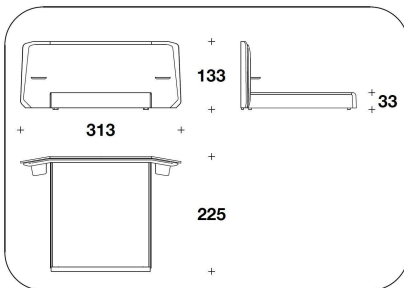

OPTIONAL 3 No. 2 logo embroidery on the headboard

PST (LE1)
LETTO PER MATERASSO / BED FOR MATTRESS
 165x200 - 293x225x133H. - H.B.33cm
 65x78 2/3 - 115 1/3x88 2/3x52 1/3H. - H.B.13"

PST (LE1)
LETTO PER MATERASSO / BED FOR MATTRESS
 165x200 - 293x225x133H. - H.B.33cm
 65x78 2/3 - 115 1/3x88 2/3x52 1/3H. - H.B.13"

PST (LE2)
LETTO PER MATERASSO / BED FOR MATTRESS
 185x200 - 313x225x133H. - H.B.33cm
 73x78 2/3 - 123 1/3x88 2/3x52 1/3H. - H.B.13"

PST (LE2)
LETTO PER MATERASSO / BED FOR MATTRESS
 185x200 - 313x225x133H. - H.B.33cm
 73x78 2/3 - 123 1/3x88 2/3x52 1/3H. - H.B.13"

PST (LE7)
LETTO PER MATERASSO / BED FOR MATTRESS
 200x200 - 333x225x133H. - H.B.33cm
 78 2/3x78 2/3 - 131x88 2/3x52 1/3H. - H.B.13"

PST (LE7)
LETTO PER MATERASSO / BED FOR MATTRESS
 200x200 - 333x225x133H. - H.B.33cm
 78 2/3x78 2/3 - 131x88 2/3x52 1/3H. - H.B.13"