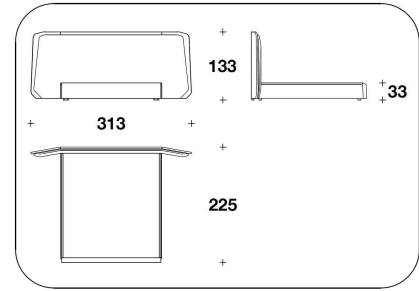

OPTIONAL 3 No. 2 logo embroidery on the headboard

PST (LE1)
LETTO PER MATERASSO / BED FOR MATTRESS
 165x200 - 293x225x133H. - H.B.33cm
 65x78 2/3 - 115 1/3x88 2/3x52 1/3H. - H.B.13"

PST (LE1)
LETTO PER MATERASSO / BED FOR MATTRESS
 165x200 - 293x225x133H. - H.B.33cm
 65x78 2/3 - 115 1/3x88 2/3x52 1/3H. - H.B.13"

PST (LE2)
LETTO PER MATERASSO / BED FOR MATTRESS
 185x200 - 313x225x133H. - H.B.33cm
 73x78 2/3 - 123 1/3x88 2/3x52 1/3H. - H.B.13"

PST (LE2)
LETTO PER MATERASSO / BED FOR MATTRESS
 185x200 - 313x225x133H. - H.B.33cm
 73x78 2/3 - 123 1/3x88 2/3x52 1/3H. - H.B.13"

PST (LE7)
LETTO PER MATERASSO / BED FOR MATTRESS
 200x200 - 333x225x133H. - H.B.33cm
 78 2/3x78 2/3 - 131x88 2/3x52 1/3H. - H.B.13"

PST (LE7)
LETTO PER MATERASSO / BED FOR MATTRESS
 200x200 - 333x225x133H. - H.B.33cm
 78 2/3x78 2/3 - 131x88 2/3x52 1/3H. - H.B.13"