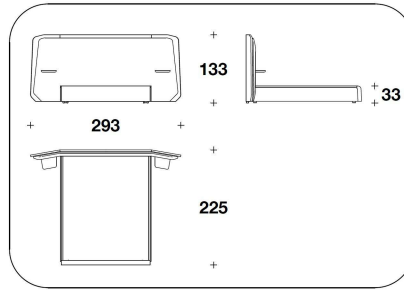

OPTIONAL 3 No. 2 logo embroidery on the headboard

PST (LE1)
LETTO PER MATERASSO / BED FOR MATTRESS
 165x200 - 293x225x133H. - H.B.33cm
 65x78 2/3 - 115 1/3x88 2/3x52 1/3H. - H.B.13"

PST (LE1)
LETTO PER MATERASSO / BED FOR MATTRESS
 165x200 - 293x225x133H. - H.B.33cm
 65x78 2/3 - 115 1/3x88 2/3x52 1/3H. - H.B.13"

PST (LE2)
LETTO PER MATERASSO / BED FOR MATTRESS
 185x200 - 313x225x133H. - H.B.33cm
 73x78 2/3 - 123 1/3x88 2/3x52 1/3H. - H.B.13"

PST (LE2)
LETTO PER MATERASSO / BED FOR MATTRESS
 185x200 - 313x225x133H. - H.B.33cm
 73x78 2/3 - 123 1/3x88 2/3x52 1/3H. - H.B.13"