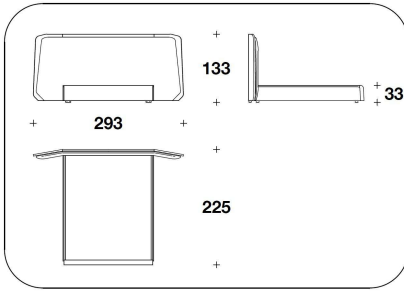

OPTIONAL 3 No. 2 logo embroidery on the headboard

PST (LE1)
LETTO PER MATERASSO / BED FOR MATTRESS
 165x200 - 293x225x133H. - H.B.33cm
 65x78 2/3 - 115 1/3x88 2/3x52 1/3H. - H.B.13"

PST (LE1)
LETTO PER MATERASSO / BED FOR MATTRESS
 165x200 - 293x225x133H. - H.B.33cm
 65x78 2/3 - 115 1/3x88 2/3x52 1/3H. - H.B.13"

PST (LE2)
LETTO PER MATERASSO / BED FOR MATTRESS
 185x200 - 313x225x133H. - H.B.33cm
 73x78 2/3 - 123 1/3x88 2/3x52 1/3H. - H.B.13"

PST (LE2)
LETTO PER MATERASSO / BED FOR MATTRESS
 185x200 - 313x225x133H. - H.B.33cm
 73x78 2/3 - 123 1/3x88 2/3x52 1/3H. - H.B.13"