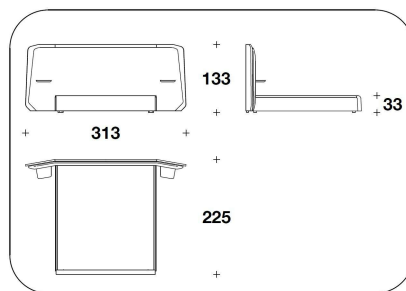

PST (LE2E)
VENEERED BASE : LETTO PER
MATERASSO / BED FOR MATTRESS
185x200 - 313x225x133H. - H.B.33 cm
73x78 2/3 - 123 1/3x88 2/3x52 1/3H. -
H.B.13 "