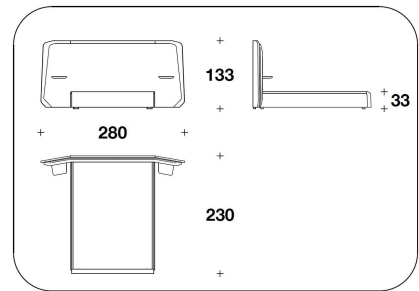

PST (QUSAE)
VENEERED BASE - QUEEN USA :
LETTO PER MATERASSO / BED FOR
MATTRESS
152x205 - 280x230x133H. - H.B.33 cm
60x80 2/3 - 110 1/3x90 2/3x52 1/3H. -
H.B.13 "