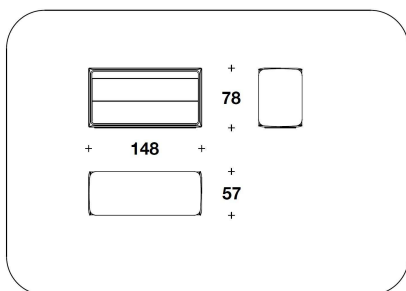

BMB (22EE) - BMB (22EP) - BMB (22PP)  
- BMB (22EE/SCZ) - BMB (22EP/SCZ)  
"SETTIMINO" : CASSETTIERA / CHEST  
OF DRAWERS  
67x57x128H.cm  
26 1/3x22 1/3x50 1/3H."

BMB (22EM) - BMB (22PM) - BMB  
(22EM/SCZ)  
MARBLE "SETTIMINO" : CASSETTIERA /  
CHEST OF DRAWERS  
67x57x128H.cm  
26 1/3x22 1/3x50 1/3H."

BMB (21EE) - BMB (21PP) - BMB (21EP)  
- BMB (21EE/SCZ) - BMB (21EP/SCZ)  
CASSETTIERA / CHEST OF DRAWERS  
148x57x78H.cm  
58 1/3x22 1/3x30 2/3H."

**BENTLEY HOME**  
**living / chest of drawers**  
**HAVERGATE**

**BENTLEY**

HOME

BMB (21EM) - BMB (21PM) - BMB  
(21EM/SCZ)  
MARBLE : CASSETTIERA / CHEST OF  
DRAWERS  
148x57x78H.cm  
58 1/3x22 1/3x30 2/3H."

**Note**