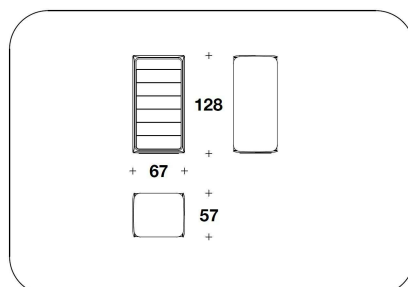

BMB (22EE) - BMB (22EP) - BMB (22PP)  
- BMB (22EE/SCZ) - BMB (22EP/SCZ)  
"SETTIMINO" : CASSETTIERA / CHEST  
OF DRAWERS  
67x57x128H.cm  
26 1/3x22 1/3x50 1/3H."

BMB (22EM) - BMB (22PM) - BMB  
(22EM/SCZ)  
MARBLE "SETTIMINO" : CASSETTIERA /  
CHEST OF DRAWERS  
67x57x128H.cm  
26 1/3x22 1/3x50 1/3H."