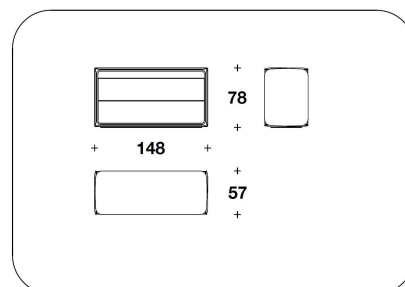

BMB (22EE) - BMB (22EP) - BMB (22PP)  
- BMB (22EE/SCZ) - BMB (22EP/SCZ)  
"SETTIMINO" : CASSETTIERA / CHEST  
OF DRAWERS  
67x57x128H.cm  
26 1/3x22 1/3x50 1/3H."

BMB (22EM) - BMB (22PM) - BMB  
(22EM/SCZ)  
MARBLE "SETTIMINO" : CASSETTIERA /  
CHEST OF DRAWERS  
67x57x128H.cm  
26 1/3x22 1/3x50 1/3H."