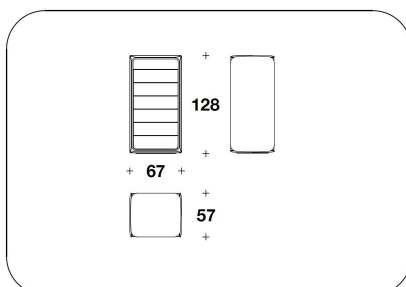

BMB (22EE) - BMB (22EP) - BMB (22PP)  
- BMB (22EE/SCZ) - BMB (22EP/SCZ)  
"SETTIMINO" : CASSETTIERA / CHEST  
OF DRAWERS  
67x57x128H.cm  
26 1/3x22 1/3x50 1/3H."

BMB (22EM) - BMB (22PM) - BMB  
(22EM/SCZ)  
MARBLE "SETTIMINO" : CASSETTIERA /  
CHEST OF DRAWERS  
67x57x128H.cm  
26 1/3x22 1/3x50 1/3H."