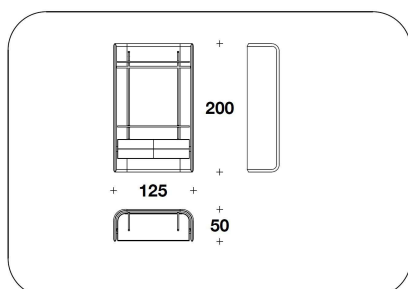

MDB (27PP) - MDB (27EP) - MDB (27PE) - MDB (27EE)
MATT VENEERED : CABINET
APPENDIABITI / CLOTHES RACK
CABINET
125x50x200H.cm
49 1/3x19 3/4x78 2/3H."

MDB (27PP) - MDB (27EP) - MDB (27PE) - MDB (27EE)
GLOSSY VENEERED : CABINET
APPENDIABITI / CLOTHES RACK
CABINET
125x50x200H.cm
49 1/3x19 3/4x78 2/3H."