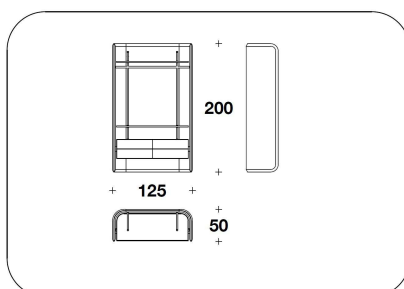

MDB (27PP) - MDB (27EP) - MDB (27PE) - MDB (27EE)
MATT VENEERED : CABINET
APPENDIABITI / CLOTHES RACK
CABINET
125x50x200H.cm
49 1/3x19 3/4x78 2/3H."

MDB (27PP) - MDB (27EP) - MDB (27PE) - MDB (27EE)
GLOSSY VENEERED : CABINET
APPENDIABITI / CLOTHES RACK
CABINET
125x50x200H.cm
49 1/3x19 3/4x78 2/3H."