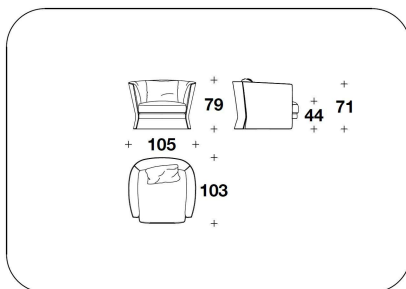

**OPTIONAL 2** External back frame with diamond quilted

**BENTLEY HOME**  
sofa & armchairs  
**NEWENT**

**BENTLEY**

HOME

NWE (POL)  
POLTRONA / ARMCHAIR  
105x103x79H. - H.S.44 cm  
41 1/3x40 2/3x31H. - H.S.17 1/4 "

NWE (D3)  
DIVANO 3 POSTI / 3 SEATER SOFA  
260x103x87H. - H.S.44cm  
102 1/3x40 2/3x34 1/3H. - H.S.17 1/4"

NWE (D4)  
DIVANO 4 POSTI / 4 SEATER SOFA  
306x103x87H. - H.S.44cm  
120 1/3x40 2/3x34 1/3H. - H.S.17 1/4"

NWE (POLE) - NWE (POLE/SCZ)  
VENEERED : POLTRONA / ARMCHAIR  
105x103x79H. - H.S.44 cm  
41 1/3x40 2/3x31H. - H.S.17 1/4 "

NWE (D3E) - NWE (D3E/SCZ)  
VENEERED : DIVANO 3 POSTI / 3  
SEATER SOFA  
260x103x87H. - H.S.44 cm  
102 1/3x40 2/3x34 1/3H. - H.S.17 1/4 "

NWE (D4E) - NWE (D4E/SCZ)  
VENEERED : DIVANO 4 POSTI / 4  
SEATER SOFA  
306x103x87H. - H.S.44cm  
120 1/3x40 2/3x34 1/3H. - H.S.17 1/4"

**Note**