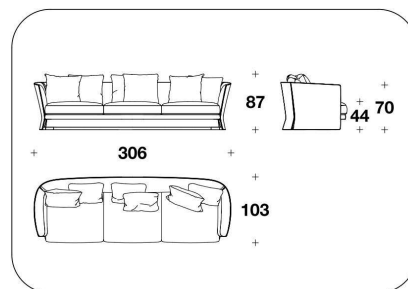

**OPTIONAL 2** External back frame with diamond quilted

**BENTLEY HOME**  
sofa & armchairs  
**NEWENT**

**BENTLEY**

HOME

NWE (POL)  
POLTRONA / ARMCHAIR  
105x103x79H. - H.S.44 cm  
41 1/3x40 2/3x31H. - H.S.17 1/4 "

NWE (D3)  
DIVANO 3 POSTI / 3 SEATER SOFA  
260x103x87H. - H.S.44cm  
102 1/3x40 2/3x34 1/3H. - H.S.17 1/4"

NWE (D4)  
DIVANO 4 POSTI / 4 SEATER SOFA  
306x103x87H. - H.S.44cm  
120 1/3x40 2/3x34 1/3H. - H.S.17 1/4"

NWE (POLE) - NWE (POLE/SCZ)  
VENEERED : POLTRONA / ARMCHAIR  
105x103x79H. - H.S.44 cm  
41 1/3x40 2/3x31H. - H.S.17 1/4 "

NWE (D3E) - NWE (D3E/SCZ)  
VENEERED : DIVANO 3 POSTI / 3  
SEATER SOFA  
260x103x87H. - H.S.44 cm  
102 1/3x40 2/3x34 1/3H. - H.S.17 1/4 "

NWE (D4E) - NWE (D4E/SCZ)  
VENEERED : DIVANO 4 POSTI / 4  
SEATER SOFA  
306x103x87H. - H.S.44cm  
120 1/3x40 2/3x34 1/3H. - H.S.17 1/4"

**Note**