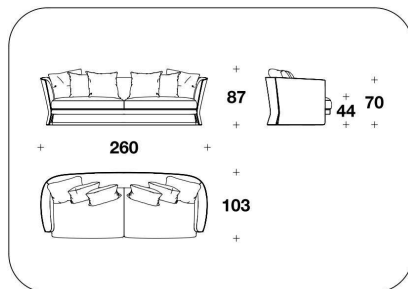

**OPTIONAL 2** External back frame with diamond quilted

**BENTLEY HOME**  
sofa & armchairs  
**NEWENT**

**BENTLEY**

HOME

NWE (POL)  
POLTRONA / ARMCHAIR  
105x103x79H. - H.S.44 cm  
41 1/3x40 2/3x31H. - H.S.17 1/4 "

NWE (D3)  
DIVANO 3 POSTI / 3 SEATER SOFA  
260x103x87H. - H.S.44cm  
102 1/3x40 2/3x34 1/3H. - H.S.17 1/4"

NWE (D4)  
DIVANO 4 POSTI / 4 SEATER SOFA  
306x103x87H. - H.S.44cm  
120 1/3x40 2/3x34 1/3H. - H.S.17 1/4"

NWE (POLE) - NWE (POLE/SCZ)  
VENEERED : POLTRONA / ARMCHAIR  
105x103x79H. - H.S.44 cm  
41 1/3x40 2/3x31H. - H.S.17 1/4 "

NWE (D3E) - NWE (D3E/SCZ)  
VENEERED : DIVANO 3 POSTI / 3  
SEATER SOFA  
260x103x87H. - H.S.44 cm  
102 1/3x40 2/3x34 1/3H. - H.S.17 1/4 "

NWE (D4E) - NWE (D4E/SCZ)  
VENEERED : DIVANO 4 POSTI / 4  
SEATER SOFA  
306x103x87H. - H.S.44cm  
120 1/3x40 2/3x34 1/3H. - H.S.17 1/4"

**Note**