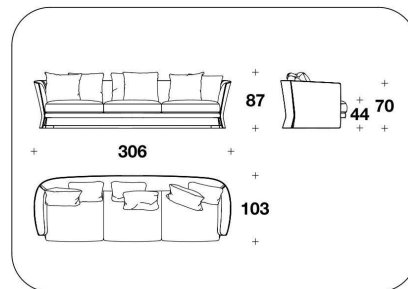

**OPTIONAL 2** External back frame with diamond quilted

**BENTLEY HOME**  
sofa & armchairs  
**NEWENT**

**BENTLEY**

HOME

NWE (POL)  
POLTRONA / ARMCHAIR  
105x103x79H. - H.S.44 cm  
41 1/3x40 2/3x31H. - H.S.17 1/4 "

NWE (D3)  
DIVANO 3 POSTI / 3 SEATER SOFA  
260x103x87H. - H.S.44cm  
102 1/3x40 2/3x34 1/3H. - H.S.17 1/4"

NWE (D4)  
DIVANO 4 POSTI / 4 SEATER SOFA  
306x103x87H. - H.S.44cm  
120 1/3x40 2/3x34 1/3H. - H.S.17 1/4"

NWE (POLE) - NWE (POLE/SCZ)  
VENEERED : POLTRONA / ARMCHAIR  
105x103x79H. - H.S.44 cm  
41 1/3x40 2/3x31H. - H.S.17 1/4 "

NWE (D3E) - NWE (D3E/SCZ)  
VENEERED : DIVANO 3 POSTI / 3  
SEATER SOFA  
260x103x87H. - H.S.44 cm  
102 1/3x40 2/3x34 1/3H. - H.S.17 1/4 "

NWE (D4E) - NWE (D4E/SCZ)  
VENEERED : DIVANO 4 POSTI / 4  
SEATER SOFA  
306x103x87H. - H.S.44cm  
120 1/3x40 2/3x34 1/3H. - H.S.17 1/4"

**Note**