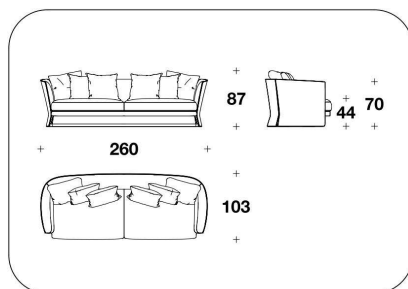

**OPTIONAL 2** External back frame with diamond quilted

**BENTLEY HOME**  
sofa & armchairs  
**NEWENT**

**BENTLEY**

HOME

NWE (POL)  
POLTRONA / ARMCHAIR  
105x103x79H. - H.S.44 cm  
41 1/3x40 2/3x31H. - H.S.17 1/4 "

NWE (D3)  
DIVANO 3 POSTI / 3 SEATER SOFA  
260x103x87H. - H.S.44cm  
102 1/3x40 2/3x34 1/3H. - H.S.17 1/4"

NWE (D4)  
DIVANO 4 POSTI / 4 SEATER SOFA  
306x103x87H. - H.S.44cm  
120 1/3x40 2/3x34 1/3H. - H.S.17 1/4"

NWE (POLE) - NWE (POLE/SCZ)  
VENEERED : POLTRONA / ARMCHAIR  
105x103x79H. - H.S.44 cm  
41 1/3x40 2/3x31H. - H.S.17 1/4 "

NWE (D3E) - NWE (D3E/SCZ)  
VENEERED : DIVANO 3 POSTI / 3  
SEATER SOFA  
260x103x87H. - H.S.44 cm  
102 1/3x40 2/3x34 1/3H. - H.S.17 1/4 "

NWE (D4E) - NWE (D4E/SCZ)  
VENEERED : DIVANO 4 POSTI / 4  
SEATER SOFA  
306x103x87H. - H.S.44cm  
120 1/3x40 2/3x34 1/3H. - H.S.17 1/4"

**Note**