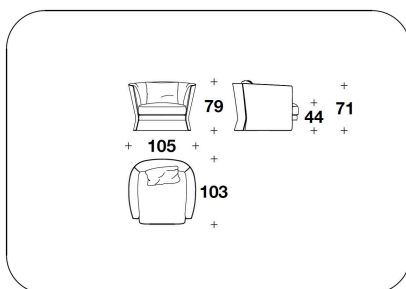

**OPTIONAL 2** External back frame with diamond quilted

**BENTLEY HOME**  
sofa & armchairs  
**NEWENT**

**BENTLEY**

HOME

NWE (POL)  
POLTRONA / ARMCHAIR  
105x103x79H. - H.S.44 cm  
41 1/3x40 2/3x31H. - H.S.17 1/4 "

NWE (D3)  
DIVANO 3 POSTI / 3 SEATER SOFA  
260x103x87H. - H.S.44cm  
102 1/3x40 2/3x34 1/3H. - H.S.17 1/4"

NWE (D4)  
DIVANO 4 POSTI / 4 SEATER SOFA  
306x103x87H. - H.S.44cm  
120 1/3x40 2/3x34 1/3H. - H.S.17 1/4"

NWE (POLE) - NWE (POLE/SCZ)  
VENEERED : POLTRONA / ARMCHAIR  
105x103x79H. - H.S.44 cm  
41 1/3x40 2/3x31H. - H.S.17 1/4 "

NWE (D3E) - NWE (D3E/SCZ)  
VENEERED : DIVANO 3 POSTI / 3  
SEATER SOFA  
260x103x87H. - H.S.44 cm  
102 1/3x40 2/3x34 1/3H. - H.S.17 1/4 "

NWE (D4E) - NWE (D4E/SCZ)  
VENEERED : DIVANO 4 POSTI / 4  
SEATER SOFA  
306x103x87H. - H.S.44cm  
120 1/3x40 2/3x34 1/3H. - H.S.17 1/4"

**Note**