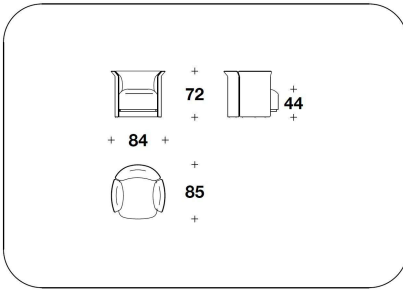

SEAT Seat with interwoven elastic bands, padded with Polyurethane and Fiberfill

Frame seat profile with gun-metal grey finishing

COVER Not removable fabric or leather

OPTIONAL CUSHION Cushion in feather 50x50 or 60x60 covered in removable fabric or leather, with optional logo embroidery

BENTLEY HOME
sofa & armchairs
RAMSEY

BENTLEY

HOME

FET (POL)
POLTRONA / ARMCHAIR
84x85x72H. - H.S.44cm
33x33 1/3x28 1/3H. - H.S.17 1/4"

FET (LS)
LOVESEAT
136x131x72H. - H.S.44cm
53 2/3x51 2/3x28 1/3H. - H.S.17 1/4"

FET (D3)
DIVANO 3 POSTI / 3 SEATER SOFA
260x91x72H. - H.S.44cm
102 1/3x35 2/3x28 1/3H. - H.S.17 1/4"

FET (D4)
DIVANO 4 POSTI / 4 SEATER SOFA
300x91x72H. - H.S.44cm
118x35 2/3x28 1/3H. - H.S.17 1/4"

FET (POLE) - FET (POLE/SCZ)
VENEERED : POLTRONA / ARMCHAIR
84x85x72H. - H.S.44 cm
33x33 1/3x28 1/3H. - H.S.17 1/4 "

FET (LSE) - FET (LSE/SCZ)
VENEERED : LOVESEAT
136x131x72H. - H.S.44 cm
53 2/3x51 2/3x28 1/3H. - H.S.17 1/4 "

FET (D3E) - FET (D3E/SCZ)
VENEERED : DIVANO 3 POSTI / 3
SEATER SOFA
260x91x72H. - H.S.44 cm
102 1/3x35 2/3x28 1/3H. - H.S.17 1/4 "