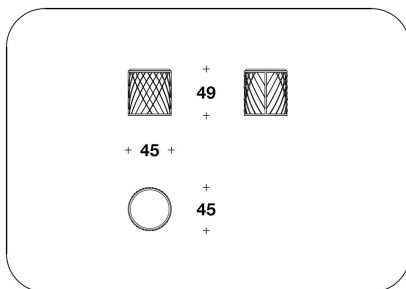

N.B. Each stone, being a natural product, is a one-of-a-kind piece and can therefore exhibit colour and structural differences

OUTDOOR COVER Waterproof cover

BENTLEY HOME
outdoor coffee tables
SOLSTICE

CTB (37M) - CTB (37MC)
SIDE TABLE
Ø 45x49H. cm
Ø 17 3/4x19 1/4H. "

CTB (38M) - CTB (38MC)
COFFEE TABLE
Ø 100x34H. cm
Ø 39 1/3x13 2/4H. "

Note