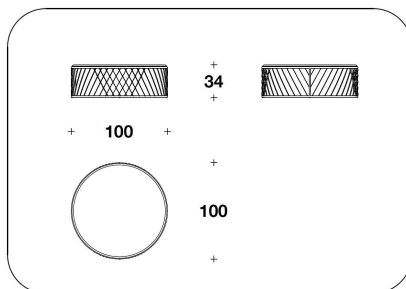

N.B. Each stone, being a natural product, is a one-of-a-kind piece and can therefore exhibit colour and structural differences

OUTDOOR COVER Waterproof cover

BENTLEY HOME
outdoor coffee tables
SOLSTICE

CTB (37M) - CTB (37MC)
SIDE TABLE
Ø 45x49H. cm
Ø 17 3/4x19 1/4H. "

CTB (38M) - CTB (38MC)
COFFEE TABLE
Ø 100x34H. cm
Ø 39 1/3x13 2/4H. "

Note