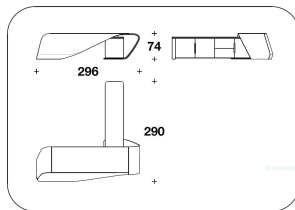

BTV (33E)  
VENEERED : SCRIVANIA DX O SX /  
RIGHT OR LEFT WRITING-DESK  
296x120x74H.cm  
116 2/3x47 1/3x29H."

**BENTLEY HOME**  
**office desks**  
**STYAL**

**BENTLEY**

HOME

**BTV (33P)**  
 LEATHER : SCRIVANIA DX O SX /  
 RIGHT OR LEFT WRITING-DESK  
 296x120x74H.cm  
 116 2/3x47 1/3x29H."

**BTV (33EMP)**  
 VENEERED : SCRIVANIA DX O SX CON  
 SIDEBOARD IN PELLE / RIGHT OR  
 LEFT WRITING-DESK WITH LEATHER  
 SIDEBOARD  
 296x290x74H.cm  
 116 2/3x114 1/3x29H."

**BTV (33PMP)**  
 LEATHER : SCRIVANIA DX O SX CON  
 SIDEBOARD IN PELLE / RIGHT OR  
 LEFT WRITING-DESK WITH LEATHER  
 SIDEBOARD  
 296x290x74H.cm  
 116 2/3x114 1/3x29H."