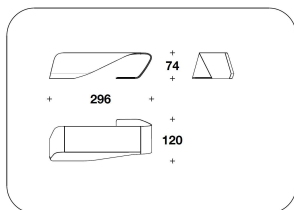

BTV (33E)  
VENEERED : SCRIVANIA DX O SX /  
RIGHT OR LEFT WRITING-DESK  
296x120x74H.cm  
116 2/3x47 1/3x29H."

**BENTLEY HOME**  
**office desks**  
**STYAL**

**BENTLEY**

HOME

**BTV (33P)**  
 LEATHER : SCRIVANIA DX O SX /  
 RIGHT OR LEFT WRITING-DESK  
 296x120x74H.cm  
 116 2/3x47 1/3x29H."

**BTV (33EMP)**  
 VENEERED : SCRIVANIA DX O SX CON  
 SIDEBOARD IN PELLE / RIGHT OR  
 LEFT WRITING-DESK WITH LEATHER  
 SIDEBOARD  
 296x290x74H.cm  
 116 2/3x114 1/3x29H."

**BTV (33PMP)**  
 LEATHER : SCRIVANIA DX O SX CON  
 SIDEBOARD IN PELLE / RIGHT OR  
 LEFT WRITING-DESK WITH LEATHER  
 SIDEBOARD  
 296x290x74H.cm  
 116 2/3x114 1/3x29H."