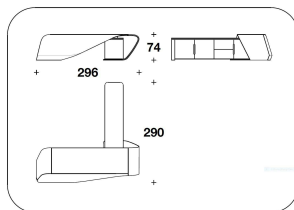

BTV (33MP/SCZ)
SPECIAL CUSTOMIZATION : SCRIVANIA
DX O SX CON SIDEBOARD IN PELLE /
RIGHT OR LEFT WRITING-DESK WITH
LEATHER SIDEBOARD
296x290x74H.cm
116 2/3x114 1/3x29H."

Note