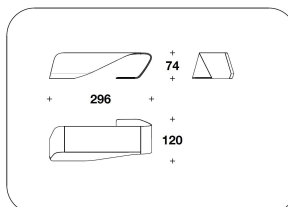

BTV (33E)  
VENEERED : SCRIVANIA DX O SX /  
RIGHT OR LEFT WRITING-DESK  
296x120x74H.cm  
116 2/3x47 1/3x29H."

**BENTLEY HOME**  
**office desks**  
**STYAL**

**BENTLEY**

HOME

**BTV (33P)**  
 LEATHER : SCRIVANIA DX O SX /  
 RIGHT OR LEFT WRITING-DESK  
 296x120x74H.cm  
 116 2/3x47 1/3x29H."

**BTV (33EMP)**  
 VENEERED : SCRIVANIA DX O SX CON  
 SIDEBOARD IN PELLE / RIGHT OR  
 LEFT WRITING-DESK WITH LEATHER  
 SIDEBOARD  
 296x290x74H.cm  
 116 2/3x114 1/3x29H."

**BTV (33PMP)**  
 LEATHER : SCRIVANIA DX O SX CON  
 SIDEBOARD IN PELLE / RIGHT OR  
 LEFT WRITING-DESK WITH LEATHER  
 SIDEBOARD  
 296x290x74H.cm  
 116 2/3x114 1/3x29H."