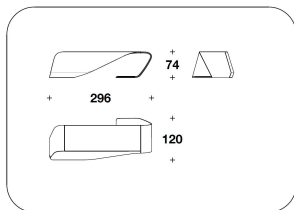

BTV (33E)  
VENEERED : SCRIVANIA DX O SX /  
RIGHT OR LEFT WRITING-DESK  
296x120x74H.cm  
116 2/3x47 1/3x29H."

**BENTLEY HOME**  
**office desks**  
**STYAL**

**BENTLEY**

HOME

**BTV (33P)**  
 LEATHER : SCRIVANIA DX O SX /  
 RIGHT OR LEFT WRITING-DESK  
 296x120x74H.cm  
 116 2/3x47 1/3x29H."

**BTV (33EMP)**  
 VENEERED : SCRIVANIA DX O SX CON  
 SIDEBOARD IN PELLE / RIGHT OR  
 LEFT WRITING-DESK WITH LEATHER  
 SIDEBOARD  
 296x290x74H.cm  
 116 2/3x114 1/3x29H."

**BTV (33PMP)**  
 LEATHER : SCRIVANIA DX O SX CON  
 SIDEBOARD IN PELLE / RIGHT OR  
 LEFT WRITING-DESK WITH LEATHER  
 SIDEBOARD  
 296x290x74H.cm  
 116 2/3x114 1/3x29H."