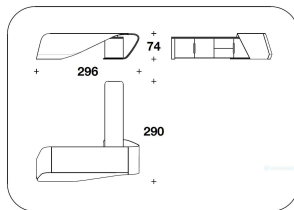

BTV (33E)  
VENEERED : SCRIVANIA DX O SX /  
RIGHT OR LEFT WRITING-DESK  
296x120x74H.cm  
116 2/3x47 1/3x29H."

**BENTLEY HOME**  
**office desks**  
**STYAL**

**BENTLEY**

HOME

**BTV (33P)**  
 LEATHER : SCRIVANIA DX O SX /  
 RIGHT OR LEFT WRITING-DESK  
 296x120x74H.cm  
 116 2/3x47 1/3x29H."

**BTV (33EMP)**  
 VENEERED : SCRIVANIA DX O SX CON  
 SIDEBOARD IN PELLE / RIGHT OR  
 LEFT WRITING-DESK WITH LEATHER  
 SIDEBOARD  
 296x290x74H.cm  
 116 2/3x114 1/3x29H."

**BTV (33PMP)**  
 LEATHER : SCRIVANIA DX O SX CON  
 SIDEBOARD IN PELLE / RIGHT OR  
 LEFT WRITING-DESK WITH LEATHER  
 SIDEBOARD  
 296x290x74H.cm  
 116 2/3x114 1/3x29H."