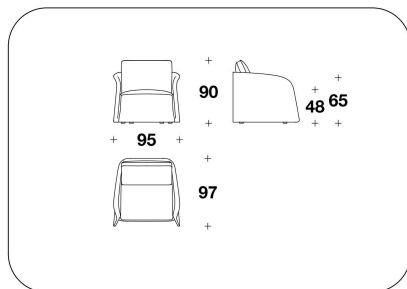

SEAT Wood padded with Polyurethane and Fiberfill; interwoven elastic bands

COVER Not removable fabric or leather. Cushions with removable cover

OPTIONAL 1 Back cushion with logo embroidery

OPTIONAL 2 External frame with square diamond quilted

BENTLEY HOME
sofa & armchairs
SWAN

BENTLEY

HOME

1SW (POL)
POLTRONA / ARMCHAIR
95x97x90H. - H.S.48cm
37 1/3x38 1/3x35 1/3H. - H.S.19"

1SW (D3)
DIVANO 3 POSTI / 3 SEATER SOFA
261x97x90H. - H.S.48cm
102 2/3x38 1/3x35 1/3H. - H.S.19"

1SW (D4)
DIVANO 4 POSTI / 4 SEATER SOFA
290x97x90H. - H.S.48cm
114 1/3x38 1/3x35 1/3H. - H.S.19"

Note