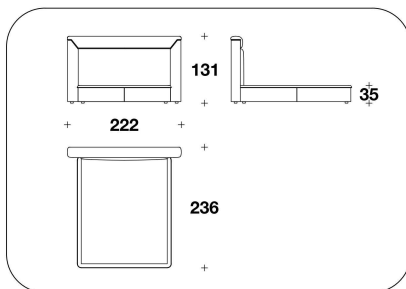

**BED BASE** Beech wooden slats

**COVER** Not removable fabric or leather (printed leather not included)

**FEET** Solid wood wengé stained

**OPTIONAL** Headboard with logo embroidery

**TTN (ELE1)**  
**VENEERED : LETTO PER MATERASSO**  
**/ BED FOR MATTRESS**  
 165x200 - 222x236x131H. - H.B.35cm  
 65x78 2/3 - 87 1/3x93x51 2/3H. - H.B.13  
 3/4"

**TTN (ELE2)**  
**VENEERED : LETTO PER MATERASSO**  
**/ BED FOR MATTRESS**  
 185x200 - 242x236x131H. - H.B.35cm  
 73x78 2/3 - 95 1/3x93x51 2/3H. - H.B.13  
 3/4"

**TTN (ELE7)**  
**VENEERED : LETTO PER MATERASSO**  
**/ BED FOR MATTRESS**  
 200x200 - 257x236x131H. - H.B.35cm  
 78 2/3x78 2/3 - 101 1/3x93x51 2/3H. -  
 H.B.13 3/4"

**TTN (EQUA)**  
**VENEERED - QUEEN USA : LETTO**  
**PER MATERASSO / BED FOR**  
**MATTRESS**  
 152x205 - 209x241x131H. - H.B.35cm  
 60x80 2/3 - 82 1/3x95x51 2/3H. - H.B.13  
 3/4"

**TTN (EKUSA)**  
**VENEERED - KING USA : LETTO PER**  
**MATERASSO / BED FOR MATTRESS**  
 195x205 - 252x241x131H. - H.B.35cm  
 76 2/3x80 2/3 - 99 1/3x95x51 2/3H. -  
 H.B.13 3/4"