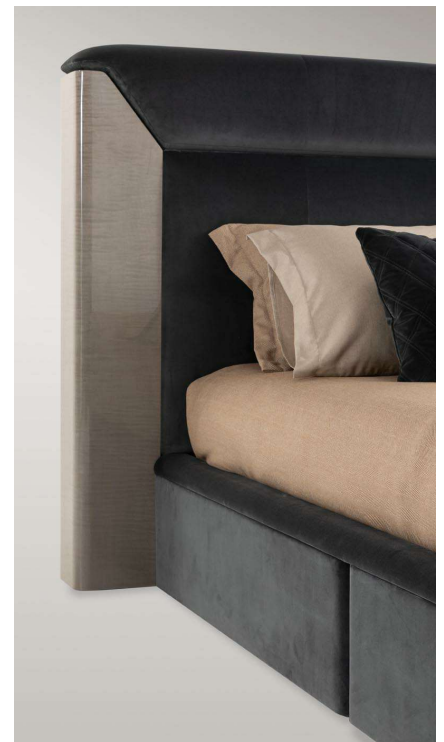

**RETE** Doghe in legno di faggio

**RIVESTIMENTO** Tessuto o pelle non sfoderabile (escluse pelli stampate)

**PIEDI** Legno massello tinto wengé

**OPTIONAL** Ricamo logo su testiera

**HEADBOARD** Wooden frame with central panel and top padded with Polyurethane and Fiberfill. Lateral sides in curved wood veneered Warm Grey Fiddleback Sycamore, Smoked Liquidambar or Burr Walnut briar-root, with glossy brushed finishing

Lacquered details with glossy black finishing

**SPECIAL CUSTOMIZATION:** Toffee Brown Smoked Larch or Chestnut briar-root with glossy brushed finishing (prices upon request)

**FRAME** Detachable base in wooden panles covered with Polyurethane and Fiberfill assembled with steel elements

**BED BASE** Beech wooden slats

**COVER** Not removable fabric or leather (printed leather not included)

**FEET** Solid wood wengé stained

**OPTIONAL** Headboard with logo embroidery

**TTN (ELE1)**  
**VENEERED : LETTO PER MATERASSO**  
**/ BED FOR MATTRESS**  
 165x200 - 222x236x131H. - H.B.35cm  
 65x78 2/3 - 87 1/3x93x51 2/3H. - H.B.13  
 3/4"