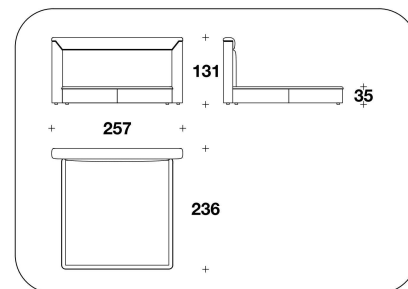

**BED BASE** Beech wooden slats

**COVER** Not removable fabric or leather (printed leather not included)

**FEET** Solid wood wengé stained

**OPTIONAL** Headboard with logo embroidery

**TTN (ELE1)**  
**VENEERED : LETTO PER MATERASSO**  
**/ BED FOR MATTRESS**  
 165x200 - 222x236x131H. - H.B.35cm  
 65x78 2/3 - 87 1/3x93x51 2/3H. - H.B.13  
 3/4"

**TTN (ELE2)**  
**VENEERED : LETTO PER MATERASSO**  
**/ BED FOR MATTRESS**  
 185x200 - 242x236x131H. - H.B.35cm  
 73x78 2/3 - 95 1/3x93x51 2/3H. - H.B.13  
 3/4"

**TTN (ELE7)**  
**VENEERED : LETTO PER MATERASSO**  
**/ BED FOR MATTRESS**  
 200x200 - 257x236x131H. - H.B.35cm  
 78 2/3x78 2/3 - 101 1/3x93x51 2/3H. -  
 H.B.13 3/4"

**TTN (EQUA)**  
**VENEERED - QUEEN USA : LETTO**  
**PER MATERASSO / BED FOR**  
**MATTRESS**  
 152x205 - 209x241x131H. - H.B.35cm  
 60x80 2/3 - 82 1/3x95x51 2/3H. - H.B.13  
 3/4"

**TTN (EKUSA)**  
**VENEERED - KING USA : LETTO PER**  
**MATERASSO / BED FOR MATTRESS**  
 195x205 - 252x241x131H. - H.B.35cm  
 76 2/3x80 2/3 - 99 1/3x95x51 2/3H. -  
 H.B.13 3/4"