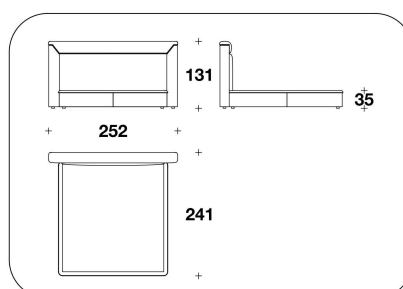

**BED BASE** Beech wooden slats

**COVER** Not removable fabric or leather (printed leather not included)

**FEET** Solid wood wengé stained

**OPTIONAL** Headboard with logo embroidery

**TTN (ELE1)**  
**VENEERED : LETTO PER MATERASSO**  
**/ BED FOR MATTRESS**  
 165x200 - 222x236x131H. - H.B.35cm  
 65x78 2/3 - 87 1/3x93x51 2/3H. - H.B.13  
 3/4"

**TTN (ELE2)**  
**VENEERED : LETTO PER MATERASSO**  
**/ BED FOR MATTRESS**  
 185x200 - 242x236x131H. - H.B.35cm  
 73x78 2/3 - 95 1/3x93x51 2/3H. - H.B.13  
 3/4"

**TTN (ELE7)**  
**VENEERED : LETTO PER MATERASSO**  
**/ BED FOR MATTRESS**  
 200x200 - 257x236x131H. - H.B.35cm  
 78 2/3x78 2/3 - 101 1/3x93x51 2/3H. -  
 H.B.13 3/4"

**TTN (EQUA)**  
**VENEERED - QUEEN USA : LETTO**  
**PER MATERASSO / BED FOR**  
**MATTRESS**  
 152x205 - 209x241x131H. - H.B.35cm  
 60x80 2/3 - 82 1/3x95x51 2/3H. - H.B.13  
 3/4"

**TTN (EKUSA)**  
**VENEERED - KING USA : LETTO PER**  
**MATERASSO / BED FOR MATTRESS**  
 195x205 - 252x241x131H. - H.B.35cm  
 76 2/3x80 2/3 - 99 1/3x95x51 2/3H. -  
 H.B.13 3/4"