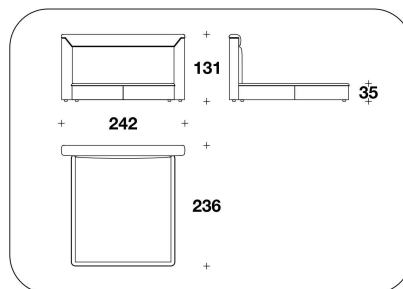

**BED BASE** Beech wooden slats

**COVER** Not removable fabric or leather (printed leather not included)

**FEET** Solid wood wengé stained

**OPTIONAL** Headboard with logo embroidery

**TTN (ELE1)**  
**VENEERED : LETTO PER MATERASSO**  
**/ BED FOR MATTRESS**  
 165x200 - 222x236x131H. - H.B.35cm  
 65x78 2/3 - 87 1/3x93x51 2/3H. - H.B.13  
 3/4"

**TTN (ELE2)**  
**VENEERED : LETTO PER MATERASSO**  
**/ BED FOR MATTRESS**  
 185x200 - 242x236x131H. - H.B.35cm  
 73x78 2/3 - 95 1/3x93x51 2/3H. - H.B.13  
 3/4"

**TTN (ELE7)**  
**VENEERED : LETTO PER MATERASSO**  
**/ BED FOR MATTRESS**  
 200x200 - 257x236x131H. - H.B.35cm  
 78 2/3x78 2/3 - 101 1/3x93x51 2/3H. -  
 H.B.13 3/4"

**TTN (EQUA)**  
**VENEERED - QUEEN USA : LETTO**  
**PER MATERASSO / BED FOR**  
**MATTRESS**  
 152x205 - 209x241x131H. - H.B.35cm  
 60x80 2/3 - 82 1/3x95x51 2/3H. - H.B.13  
 3/4"

**TTN (EKUSA)**  
**VENEERED - KING USA : LETTO PER**  
**MATERASSO / BED FOR MATTRESS**  
 195x205 - 252x241x131H. - H.B.35cm  
 76 2/3x80 2/3 - 99 1/3x95x51 2/3H. -  
 H.B.13 3/4"