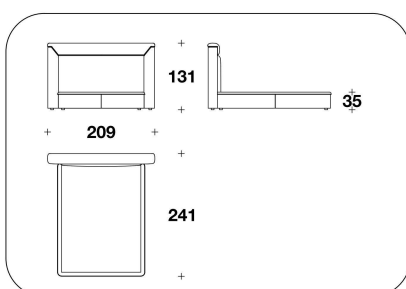

**BED BASE** Beech wooden slats

**COVER** Not removable fabric or leather (printed leather not included)

**FEET** Solid wood wengé stained

**OPTIONAL** Headboard with logo embroidery

**TTN (ELE1)**  
**VENEERED : LETTO PER MATERASSO**  
**/ BED FOR MATTRESS**  
 165x200 - 222x236x131H. - H.B.35cm  
 65x78 2/3 - 87 1/3x93x51 2/3H. - H.B.13  
 3/4"

**TTN (ELE2)**  
**VENEERED : LETTO PER MATERASSO**  
**/ BED FOR MATTRESS**  
 185x200 - 242x236x131H. - H.B.35cm  
 73x78 2/3 - 95 1/3x93x51 2/3H. - H.B.13  
 3/4"

**TTN (ELE7)**  
**VENEERED : LETTO PER MATERASSO**  
**/ BED FOR MATTRESS**  
 200x200 - 257x236x131H. - H.B.35cm  
 78 2/3x78 2/3 - 101 1/3x93x51 2/3H. -  
 H.B.13 3/4"

**TTN (EQUA)**  
**VENEERED - QUEEN USA : LETTO**  
**PER MATERASSO / BED FOR**  
**MATTRESS**  
 152x205 - 209x241x131H. - H.B.35cm  
 60x80 2/3 - 82 1/3x95x51 2/3H. - H.B.13  
 3/4"

**TTN (EKUSA)**  
**VENEERED - KING USA : LETTO PER**  
**MATERASSO / BED FOR MATTRESS**  
 195x205 - 252x241x131H. - H.B.35cm  
 76 2/3x80 2/3 - 99 1/3x95x51 2/3H. -  
 H.B.13 3/4"