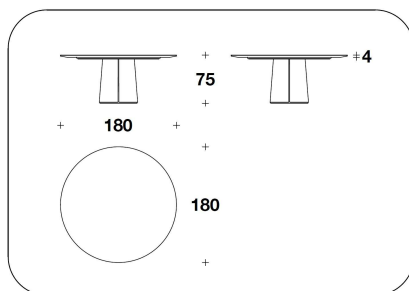

SPECIAL CUSTOMIZATION: Toffee Brown Smoked Larch or Chestnut briar-root, with glossy brushed finishing (prices upon request)

BENTLEY HOME
tables & writing-desks
WHITBY

BENTLEY

HOME

BTV (25E) - BTV (25EP)
TAVOLO DA PRANZO / DINING TABLE
Ø 180x75H. - THK.4cm
Ø 71x29 2/3H. - THK.1 9/16"

BTV (25EO) - BTV (25EPO)
W/ LAZY SUSAN : TAVOLO DA PRANZO
/ DINING TABLE
Ø 180x75H. - THK.4 - LAZY S. Ø 100cm
Ø 71x29 2/3H. - THK.1 9/16 - LAZY S. Ø
39 1/3"

Note