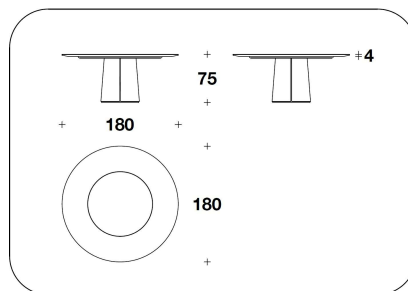

SPECIAL CUSTOMIZATION: Toffee Brown Smoked Larch or Chestnut briar-root, with glossy brushed finishing (prices upon request)

BENTLEY HOME
tables & writing-desks
WHITBY

BENTLEY

HOME

BTV (25E) - BTV (25EP)
TAVOLO DA PRANZO / DINING TABLE
Ø 180x75H. - THK.4cm
Ø 71x29 2/3H. - THK.1 9/16"

BTV (25EO) - BTV (25EPO)
W/ LAZY SUSAN : TAVOLO DA PRANZO
/ DINING TABLE
Ø 180x75H. - THK.4 - LAZY S. Ø 100cm
Ø 71x29 2/3H. - THK.1 9/16 - LAZY S. Ø
39 1/3"

Note