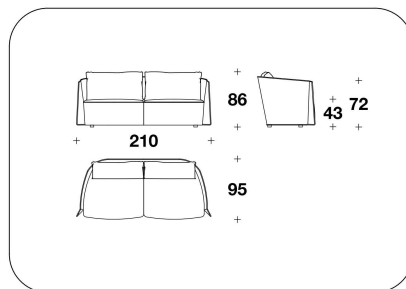

**COVER** Not removable fabric or leather (not available in printed leather), piping to be chosen

Back cushion with removable fabric or leather

**OPTIONAL 1** Manufacture with diamond quilted on the cover, external or inner frame, or external and inner frame (OPTx2)

**OPTIONAL 2** Logo embroidery on back cushions

**BENTLEY HOME**  
sofa & armchairs  
**BUTTERFLY**

BTF (POL)  
POLTRONA / ARMCHAIR  
100x95x86H. - H.S.43cm  
39 1/3x37 1/3x34H. - H.S.17"

BTF (D3)  
DIVANO 3 POSTI / 3 SEATER SOFA  
210x95x86H. - H.S.43 cm  
82 2/3x37 1/3x34H. - H.S.17 "

BTF (BD3)  
MAXI : DIVANO 3 POSTI / 3 SEATER  
SOFA  
260x95x86H. - H.S.43 cm  
102 1/3x37 1/3x34H. - H.S.17 "

BTF (D4)  
DIVANO 4 POSTI / 4 SEATER SOFA  
303x95x86H. - H.S.43 cm  
119 1/3x37 1/3x34H. - H.S.17 "