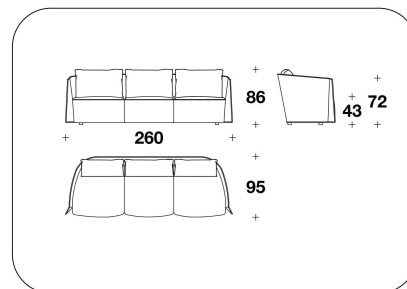

**OPTIONAL 2** Logo embroidery on back cushions

**BENTLEY HOME**  
sofa & armchairs  
**BUTTERFLY**

BTF (POL)  
POLTRONA / ARMCHAIR  
100x95x86H. - H.S.43cm  
39 1/3x37 1/3x34H. - H.S.17"

BTF (D3)  
DIVANO 3 POSTI / 3 SEATER SOFA  
210x95x86H. - H.S.43 cm  
82 2/3x37 1/3x34H. - H.S.17 "

BTF (BD3)  
MAXI : DIVANO 3 POSTI / 3 SEATER  
SOFA  
260x95x86H. - H.S.43 cm  
102 1/3x37 1/3x34H. - H.S.17 "

BTF (D4)  
DIVANO 4 POSTI / 4 SEATER SOFA  
303x95x86H. - H.S.43 cm  
119 1/3x37 1/3x34H. - H.S.17 "