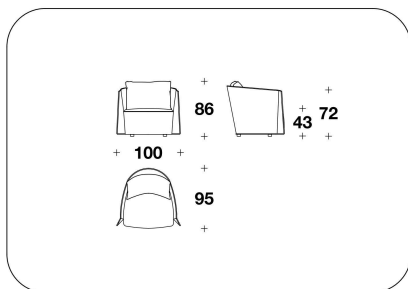

**COVER** Not removable fabric or leather (not available in printed leather), piping to be chosen

Back cushion with removable fabric or leather

**OPTIONAL 1** Manufacture with diamond quilted on the cover, external or inner frame, or external and inner frame (OPTx2)

**OPTIONAL 2** Logo embroidery on back cushions

**BENTLEY HOME**  
sofa & armchairs  
**BUTTERFLY**

BTF (POL)  
POLTRONA / ARMCHAIR  
100x95x86H. - H.S.43cm  
39 1/3x37 1/3x34H. - H.S.17"

BTF (D3)  
DIVANO 3 POSTI / 3 SEATER SOFA  
210x95x86H. - H.S.43 cm  
82 2/3x37 1/3x34H. - H.S.17 "

BTF (BD3)  
MAXI : DIVANO 3 POSTI / 3 SEATER  
SOFA  
260x95x86H. - H.S.43 cm  
102 1/3x37 1/3x34H. - H.S.17 "

BTF (D4)  
DIVANO 4 POSTI / 4 SEATER SOFA  
303x95x86H. - H.S.43 cm  
119 1/3x37 1/3x34H. - H.S.17 "