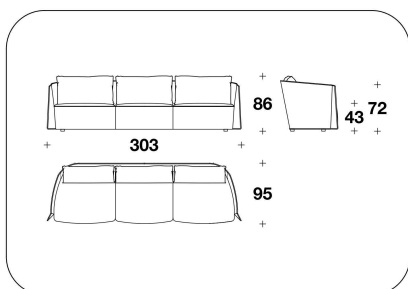

**OPTIONAL 2** Logo embroidery on back cushions

**BENTLEY HOME**  
sofa & armchairs  
**BUTTERFLY**

BTF (POL)  
POLTRONA / ARMCHAIR  
100x95x86H. - H.S.43cm  
39 1/3x37 1/3x34H. - H.S.17"

BTF (D3)  
DIVANO 3 POSTI / 3 SEATER SOFA  
210x95x86H. - H.S.43 cm  
82 2/3x37 1/3x34H. - H.S.17 "

BTF (BD3)  
MAXI : DIVANO 3 POSTI / 3 SEATER  
SOFA  
260x95x86H. - H.S.43 cm  
102 1/3x37 1/3x34H. - H.S.17 "

BTF (D4)  
DIVANO 4 POSTI / 4 SEATER SOFA  
303x95x86H. - H.S.43 cm  
119 1/3x37 1/3x34H. - H.S.17 "