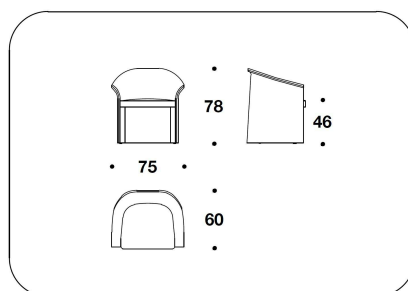

**COVER** Not removable fabric or leather (printed leather not included)

**FEET** Back castors, front mono-direction castors

**OPTIONAL** Logo embroidery on the back

POB (1)  
POLTRONA / ARMCHAIR  
62x55x80H. - H.S.46 cm  
24 1/3x21 2/3x31 1/3H. - H.S.18 "

POB (1B)  
POLTRONA BIG / BIG ARMCHAIR  
75x60x78H. - H.S.46 cm  
29 2/3x23 2/3x30 2/3H. - H.S.18 "