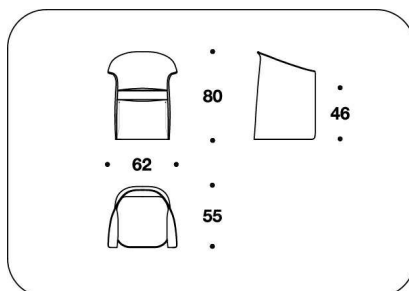

**PIEDI** Ruote piroettanti posteriori e monodirezionali anteriori

**OPTIONAL** Ricamo logo sullo schienale

**FRAME** Curved wood padded with Polyurethane

**SEAT** Wood padded with Polyurethane and Fiberfill; interwoven elastic bands

**COVER** Not removable fabric or leather (printed leather not included)

**FEET** Back castors, front mono-direction castors

**OPTIONAL** Logo embroidery on the back

POB (1)  
POLTRONA / ARMCHAIR  
62x55x80H. - H.S.46 cm  
24 1/3x21 2/3x31 1/3H. - H.S.18 "

POB (1B)  
POLTRONA BIG / BIG ARMCHAIR  
75x60x78H. - H.S.46 cm  
29 2/3x23 2/3x30 2/3H. - H.S.18 "