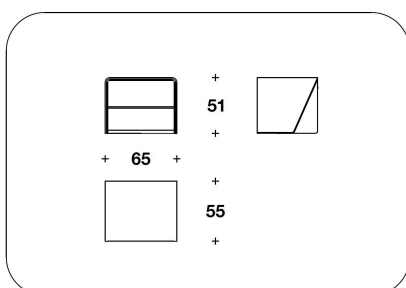

BENTLEY HOME

night / bedside tables

EASTGATE

EXTERNAL FRAME Wood veneered Warm Grey Fiddleback Sycamore or or Smoked Liquidambar or Burr Walnut briar-root, with glossy brushed finishing
External back matt black lacquered

SPECIAL CUSTOMIZATION: special lacquering Glaze Earth, Glaze Slate, Glaze Greige, with glossy brushed finishing or Toffee Brown Smoked Larch or Chestnut briar-root, with glossy brushed finishing (prices upon request).
Alternative version with special lacquering Degradé Lacquer or Metal Lacquer effect, with glossy brushed finishing (delivery date indicated on the order confirmation)

INNER FRAME Wood covered external in leather (printed leathers not included) with inner matt lacquered coordinated with the leather

TOP Wood veneered Warm Grey Fiddleback Sycamore, Smoked Liquidambar or Burr Walnut briar-root, with glossy brushed finishing

SPECIAL CUSTOMIZATION: Toffee Brown Smoked Larch or Chestnut briar-root, with glossy brushed finishing (prices upon request)

DRAWER Pull-out wooden drawers covered in leather (printed leather not included), microfibre inner cover and matt lacquered inside, coordinated with inner frame

BASE Matt lacquered wood, colour coordinated with inner frame

OPTIONAL Frontal drawer cover with manufacture diamond quilted

BCM (7ED) - BCM (7ES) - BCM

(7ED/SCZ) - BCM (7ES/SCZ)

TAVOLO NOTTE DX O SX / RIGHT OR

LEFT BEDSIDE TABLE

65x55x51H. cm

25 2/3x21 2/3x20H. "

Note