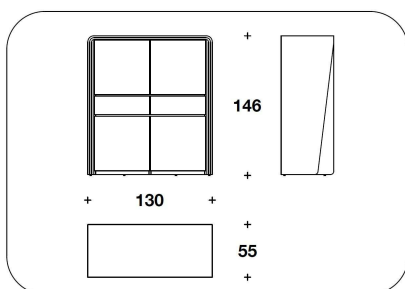

OPTIONAL 1-2 Diamond quilted for doors cover (1) and/or drawers cover (2)

OPTIONAL 3 LED lighting on back shelves

MDB (17RP) - MDB (17EP) - MDB
(17EP/SCZ) - MDB (17RP/SCZ)
CABINET

130x55x146H. cm

51 1/3x21 2/3x57 1/3H. "