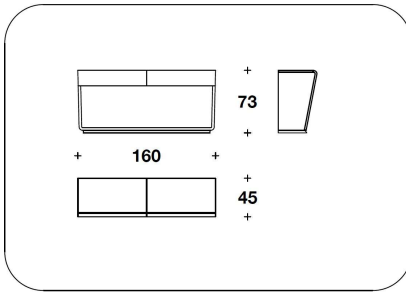

COB (03E)  
CONSOLLE CON CASSETTI /  
CONSOLE WITH DRAWERS  
160x45x73H.cm  
63x17 3/4x28 2/3H."

**Note**