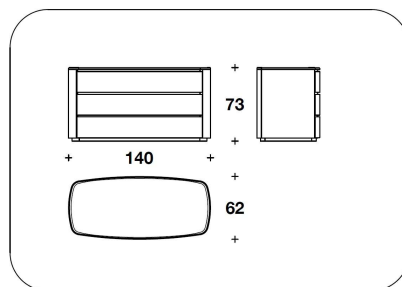

BENTLEY HOME
living / chest of drawers
HAROLD

BMB (05) - BMB (05P)
CASSETTIERA / CHEST OF DRAWERS
120x62x73H.cm
47 1/3x24 1/3x28 2/3H."

BMB (11) - BMB (11P)
CASSETTIERA / CHEST OF DRAWERS
140x62x73H.cm
55x24 1/3x28 2/3H."

BMB (04) - BMB (04P)
SETTIMINO / CHEST OF DRAWERS
65x60x126H.cm
25 2/3x23 2/3x49 2/3H."

Note