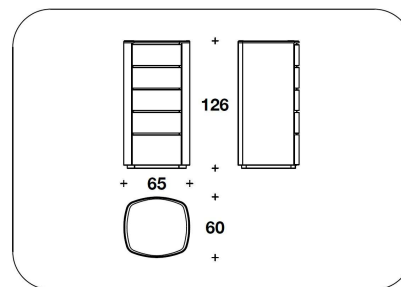

BENTLEY HOME
living / chest of drawers
HAROLD

BMB (05) - BMB (05P)
CASSETTIERA / CHEST OF DRAWERS
120x62x73H.cm
47 1/3x24 1/3x28 2/3H."

BMB (11) - BMB (11P)
CASSETTIERA / CHEST OF DRAWERS
140x62x73H.cm
55x24 1/3x28 2/3H."

BMB (04) - BMB (04P)
SETTIMINO / CHEST OF DRAWERS
65x60x126H.cm
25 2/3x23 2/3x49 2/3H."

Note