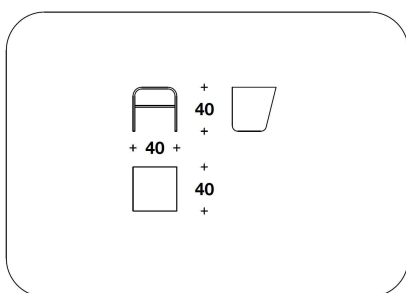

**SPECIAL CUSTOMIZATION:** Chestnut briar-root with glossy brushed finishing (price upon request)

CTB (18R)  
COFFEE TABLE  
40x40x40H.cm  
15 3/4x15 3/4x15 3/4H."

CTB (19R)  
SIDE TABLE  
50x50x50H.cm  
19 3/4x19 3/4x19 3/4H."