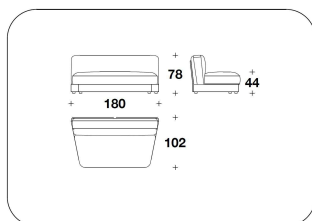

LOFTUS

HOME

2PE (CNP)
ELEMENTO CENTRALE / CENTRAL
ELEMENT
136x102x78H. - H.S.44cm
53 2/3x40x30 2/3H. - H.S.17 1/4"

2PE (DIACD) - 2PE (DIACS)
ELEMENTO CENTRALE DIAGONAL DX
O SX / DIAGONAL CENTRAL ELEMENT
WITH RIGHT OR LEFT ARMREST
136x112x78H. - H.S.44cm
53 2/3x44x30 2/3H. - H.S.17 1/4"

2PE (DP) - 2PE (SP)
ELEMENTO PICCOLO DX O SX /
ELEMENT WITH RIGHT OR LEFT
ARMREST
152x112x78H. - H.S.44cm
60x44x30 2/3H. - H.S.17 1/4"

2PE (CNG)
ELEMENTO CENTRALE GRANDE / BIG
CENTRAL ELEMENT
180x102x78H. - H.S.44cm
71x40x30 2/3H. - H.S.17 1/4"

2PE (DG) - 2PE (SG)
ELEMENTO GRANDE DX O SX / BIG
ELEMENT WITH RIGHT OR LEFT
ARMREST
180x125x78H. - H.S.44cm
71x49 1/3x30 2/3H. - H.S.17 1/4"

2PE (DIAD) - 2PE (DIAS)
ELEMENTO TERMINALE DIAGONAL DX
O SX / DIAGONAL ELEMENT WITH
RIGHT OR LEFT ARMREST
188x136x78H. - H.S.44cm
74x53 2/3x30 2/3H. - H.S.17 1/4"