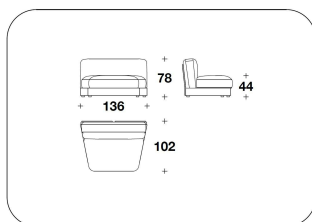

LOFTUS

HOME

2PE (CNP)
ELEMENTO CENTRALE / CENTRAL
ELEMENT
136x102x78H. - H.S.44cm
53 2/3x40x30 2/3H. - H.S.17 1/4"

2PE (DIACD) - 2PE (DIACS)
ELEMENTO CENTRALE DIAGONAL DX
O SX / DIAGONAL CENTRAL ELEMENT
WITH RIGHT OR LEFT ARMREST
136x112x78H. - H.S.44cm
53 2/3x44x30 2/3H. - H.S.17 1/4"

2PE (DP) - 2PE (SP)
ELEMENTO PICCOLO DX O SX /
ELEMENT WITH RIGHT OR LEFT
ARMREST
152x112x78H. - H.S.44cm
60x44x30 2/3H. - H.S.17 1/4"

2PE (CNG)
ELEMENTO CENTRALE GRANDE / BIG
CENTRAL ELEMENT
180x102x78H. - H.S.44cm
71x40x30 2/3H. - H.S.17 1/4"

2PE (DG) - 2PE (SG)
ELEMENTO GRANDE DX O SX / BIG
ELEMENT WITH RIGHT OR LEFT
ARMREST
180x125x78H. - H.S.44cm
71x49 1/3x30 2/3H. - H.S.17 1/4"

2PE (DIAD) - 2PE (DIAS)
ELEMENTO TERMINALE DIAGONAL DX
O SX / DIAGONAL ELEMENT WITH
RIGHT OR LEFT ARMREST
188x136x78H. - H.S.44cm
74x53 2/3x30 2/3H. - H.S.17 1/4"