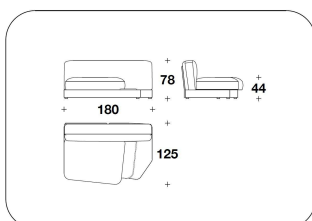

2PE (DP) - 2PE (SP)
ELEMENTO PICCOLO DX O SX /
ELEMENT WITH RIGHT OR LEFT
ARMREST
152x112x78H. - H.S.44cm
60x44x30 2/3H. - H.S.17 1/4"

2PE (CNG)
ELEMENTO CENTRALE GRANDE / BIG
CENTRAL ELEMENT
180x102x78H. - H.S.44cm
71x40x30 2/3H. - H.S.17 1/4"

2PE (DG) - 2PE (SG)
ELEMENTO GRANDE DX O SX / BIG
ELEMENT WITH RIGHT OR LEFT
ARMREST
180x125x78H. - H.S.44cm
71x49 1/3x30 2/3H. - H.S.17 1/4"

2PE (DIAD) - 2PE (DIAS)
ELEMENTO TERMINALE DIAGONAL DX
O SX / DIAGONAL ELEMENT WITH
RIGHT OR LEFT ARMREST
188x136x78H. - H.S.44cm
74x53 2/3x30 2/3H. - H.S.17 1/4"

2PE (CNPE) - 2PE (CNPE/SCZ)
VENEERED : ELEMENTO CENTRALE /
CENTRAL ELEMENT
136x102x78H. - H.S.44cm
53 2/3x40x30 2/3H. - H.S.17 1/4"

2PE (DIACDE) 2PE (DIACSE) - 2PE
(DIACDE/SCZ) - 2PE (DIACSE/SCZ)
VENEERED : ELEMENTO CENTRALE
DIAGONAL DX O SX / DIAGONAL
CENTRAL ELEMENT WITH RIGHT OR
LEFT ARMREST
136x112x78H. - H.S.44cm
53 2/3x44x30 2/3H. - H.S.17 1/4"

2PE (DPE) - 2PE (SPE) - 2PE
(DPE/SCZ) - 2PE (SPE/SCZ)
VENEERED : ELEMENTO PICCOLO DX
O SX / ELEMENT WITH RIGHT OR LEFT
ARMREST
152x112x78H. - H.S.44cm
60x44x30 2/3H. - H.S.17 1/4"

2PE (CNGE) - 2PE (CNGE/SCZ)
VENEERED : ELEMENTO CENTRALE
GRANDE / BIG CENTRAL ELEMENT
180x102x78H. - H.S.44cm
71x40x30 2/3H. - H.S.17 1/4"