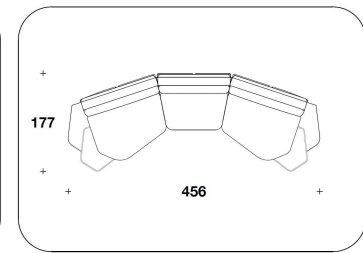

2PE (DG) - 2PE (SG)
ELEMENTO GRANDE DX O SX / BIG
ELEMENT WITH RIGHT OR LEFT
ARMREST
180x125x78H. - H.S.44cm
71x49 1/3x30 2/3H. - H.S.17 1/4"

2PE (DIAD) - 2PE (DIAS)
ELEMENTO TERMINALE DIAGONAL DX
O SX / DIAGONAL ELEMENT WITH
RIGHT OR LEFT ARMREST
188x136x78H. - H.S.44cm
74x53 2/3x30 2/3H. - H.S.17 1/4"

2PE (DPE) - 2PE (SPE) - 2PE
(DPE/SCZ) - 2PE (SPE/SCZ)
VENEERED : ELEMENTO PICCOLO DX
O SX / ELEMENT WITH RIGHT OR LEFT
ARMREST
152x112x78H. - H.S.44cm
60x44x30 2/3H. - H.S.17 1/4"

2PE (CNGE) - 2PE (CNGE/SCZ)
VENEERED : ELEMENTO CENTRALE
GRANDE / BIG CENTRAL ELEMENT
180x102x78H. - H.S.44cm
71x40x30 2/3H. - H.S.17 1/4"

2PE (DGE) - 2PE (SGE) - 2PE
(DGE/SCZ) - 2PE (SGE/SCZ)
VENEERED : ELEMENTO GRANDE DX
O SX / BIG ELEMENT WITH RIGHT OR
LEFT ARMREST
180x125x78H. - H.S.44cm
71x49 1/3x30 2/3H. - H.S.17 1/4"

2PE (DIADE) - 2PE (DIASE) - 2PE
(DIADE/SCZ) - 2PE (DIASE/SCZ)
VENEERED : ELEMENTO TERMINALE
DIAGONAL DX O SX / DIAGONAL
ELEMENT WITH RIGHT OR LEFT
ARMREST
188x136x78H. - H.S.44cm
74x53 2/3x30 2/3H. - H.S.17 1/4"

2PE (/CUS1)
OPTIONAL : CUSCINO SCHIENALE /
BACK CUSHION
50x50cm
19 3/4x19 3/4"

Note

EXAMPLE OF SECTIONAL SOFA

2PE (DIAS) + 2PE (DIACS) + 2PE (DG)

2PE (DIAS) + 2PE (DIACS) + 2PE (DIACD) + 2PE (DIAD)

2PE (SP) + 2PE (DIACD) + 2PE (DIAD)