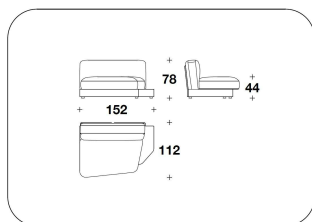

LOFTUS

HOME

2PE (CNP)
ELEMENTO CENTRALE / CENTRAL
ELEMENT
136x102x78H. - H.S.44cm
53 2/3x40x30 2/3H. - H.S.17 1/4"

2PE (DIACD) - 2PE (DIACS)
ELEMENTO CENTRALE DIAGONAL DX
O SX / DIAGONAL CENTRAL ELEMENT
WITH RIGHT OR LEFT ARMREST
136x112x78H. - H.S.44cm
53 2/3x44x30 2/3H. - H.S.17 1/4"

2PE (DP) - 2PE (SP)
ELEMENTO PICCOLO DX O SX /
ELEMENT WITH RIGHT OR LEFT
ARMREST
152x112x78H. - H.S.44cm
60x44x30 2/3H. - H.S.17 1/4"

2PE (CNG)
ELEMENTO CENTRALE GRANDE / BIG
CENTRAL ELEMENT
180x102x78H. - H.S.44cm
71x40x30 2/3H. - H.S.17 1/4"

2PE (DG) - 2PE (SG)
ELEMENTO GRANDE DX O SX / BIG
ELEMENT WITH RIGHT OR LEFT
ARMREST
180x125x78H. - H.S.44cm
71x49 1/3x30 2/3H. - H.S.17 1/4"

2PE (DIAD) - 2PE (DIAS)
ELEMENTO TERMINALE DIAGONAL DX
O SX / DIAGONAL ELEMENT WITH
RIGHT OR LEFT ARMREST
188x136x78H. - H.S.44cm
74x53 2/3x30 2/3H. - H.S.17 1/4"

2PE (CNPE) - 2PE (CNPE/SCZ)
VENEERED : ELEMENTO CENTRALE /
CENTRAL ELEMENT
136x102x78H. - H.S.44cm
53 2/3x40x30 2/3H. - H.S.17 1/4"

2PE (DIACDE) 2PE (DIACSE) - 2PE
(DIACDE/SCZ) - 2PE (DIACSE/SCZ)
VENEERED : ELEMENTO CENTRALE
DIAGONAL DX O SX / DIAGONAL
CENTRAL ELEMENT WITH RIGHT OR
LEFT ARMREST
136x112x78H. - H.S.44cm
53 2/3x44x30 2/3H. - H.S.17 1/4"