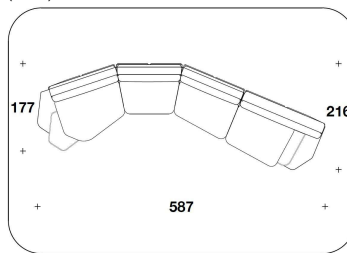

2PE (DIAS) + 2PE (CNP) + 2PE (DIACS) + 2PE (DG)