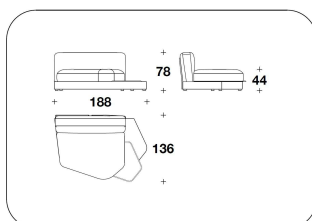

2PE (DIADE) - 2PE (DIASE) - 2PE
(DIADE/SCZ) - 2PE (DIASE/SCZ)
VENEERED : ELEMENTO TERMINALE
DIAGONAL DX O SX / DIAGONAL
ELEMENT WITH RIGHT OR LEFT
ARMREST
188x136x78H. - H.S.44cm
74x53 2/3x30 2/3H. - H.S.17 1/4"