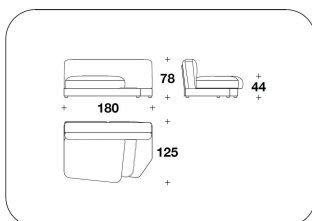

LOFTUS

HOME

2PE (CNP)
ELEMENTO CENTRALE / CENTRAL
ELEMENT
136x102x78H. - H.S.44cm
53 2/3x40x30 2/3H. - H.S.17 1/4"

2PE (DIACD) - 2PE (DIACS)
ELEMENTO CENTRALE DIAGONAL DX
O SX / DIAGONAL CENTRAL ELEMENT
WITH RIGHT OR LEFT ARMREST
136x112x78H. - H.S.44cm
53 2/3x44x30 2/3H. - H.S.17 1/4"

2PE (DP) - 2PE (SP)
ELEMENTO PICCOLO DX O SX /
ELEMENT WITH RIGHT OR LEFT
ARMREST
152x112x78H. - H.S.44cm
60x44x30 2/3H. - H.S.17 1/4"

2PE (CNG)
ELEMENTO CENTRALE GRANDE / BIG
CENTRAL ELEMENT
180x102x78H. - H.S.44cm
71x40x30 2/3H. - H.S.17 1/4"

2PE (DG) - 2PE (SG)
ELEMENTO GRANDE DX O SX / BIG
ELEMENT WITH RIGHT OR LEFT
ARMREST
180x125x78H. - H.S.44cm
71x49 1/3x30 2/3H. - H.S.17 1/4"

2PE (DIAD) - 2PE (DIAS)
ELEMENTO TERMINALE DIAGONAL DX
O SX / DIAGONAL ELEMENT WITH
RIGHT OR LEFT ARMREST
188x136x78H. - H.S.44cm
74x53 2/3x30 2/3H. - H.S.17 1/4"