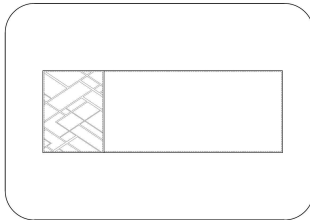

BENTLEY HOME sofa & armchairs LOFTUS

2PE (/SEL)
DESMOND : SELLA / SADDLE
35x102H.cm
13 3/4x40H."