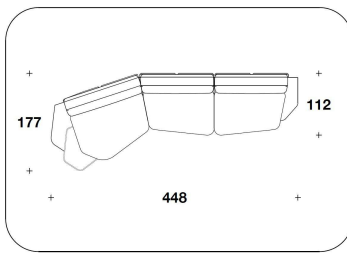

2PE (DIAS) 2PE (DIACS) + 2PE (DP)