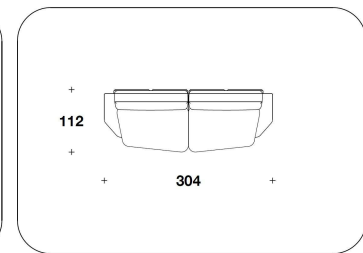

2PE (SP) + 2PE (DP)