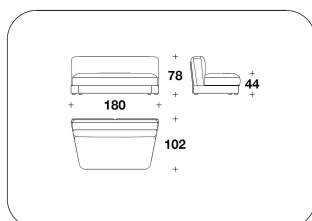

2PE (CNGE) - 2PE (CNGE/SCZ)
VENEERED : ELEMENTO CENTRALE
GRANDE / BIG CENTRAL ELEMENT
180x102x78H. - H.S.44cm
71x40x30 2/3H. - H.S.17 1/4"