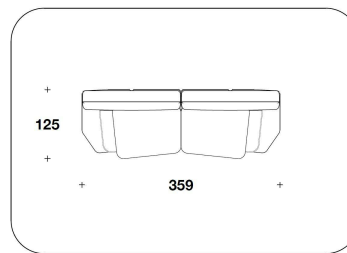

2PE (SG) + 2PE (DG)