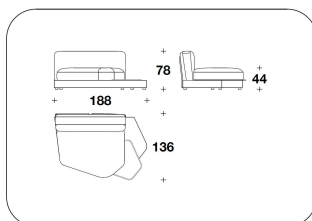

LOFTUS

HOME

2PE (CNP)
ELEMENTO CENTRALE / CENTRAL
ELEMENT
136x102x78H. - H.S.44cm
53 2/3x40x30 2/3H. - H.S.17 1/4"

2PE (DIACD) - 2PE (DIACS)
ELEMENTO CENTRALE DIAGONAL DX
O SX / DIAGONAL CENTRAL ELEMENT
WITH RIGHT OR LEFT ARMREST
136x112x78H. - H.S.44cm
53 2/3x44x30 2/3H. - H.S.17 1/4"

2PE (DP) - 2PE (SP)
ELEMENTO PICCOLO DX O SX /
ELEMENT WITH RIGHT OR LEFT
ARMREST
152x112x78H. - H.S.44cm
60x44x30 2/3H. - H.S.17 1/4"

2PE (CNG)
ELEMENTO CENTRALE GRANDE / BIG
CENTRAL ELEMENT
180x102x78H. - H.S.44cm
71x40x30 2/3H. - H.S.17 1/4"

2PE (DG) - 2PE (SG)
ELEMENTO GRANDE DX O SX / BIG
ELEMENT WITH RIGHT OR LEFT
ARMREST
180x125x78H. - H.S.44cm
71x49 1/3x30 2/3H. - H.S.17 1/4"

2PE (DIAD) - 2PE (DIAS)
ELEMENTO TERMINALE DIAGONAL DX
O SX / DIAGONAL ELEMENT WITH
RIGHT OR LEFT ARMREST
188x136x78H. - H.S.44cm
74x53 2/3x30 2/3H. - H.S.17 1/4"