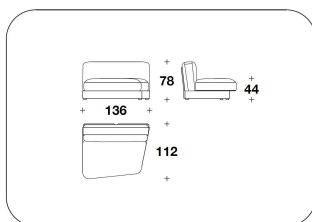

2PE (DIACDE) 2PE (DIACSE) - 2PE
(DIACDE/SCZ) - 2PE (DIACSE/SCZ)
VENEERED : ELEMENTO CENTRALE
DIAGONAL DX O SX / DIAGONAL
CENTRAL ELEMENT WITH RIGHT OR
LEFT ARMREST
136x112x78H. - H.S.44cm
53 2/3x44x30 2/3H. - H.S.17 1/4"