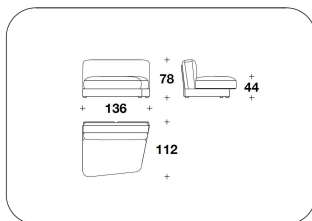

LOFTUS

HOME

2PE (CNP)
ELEMENTO CENTRALE / CENTRAL
ELEMENT
136x102x78H. - H.S.44cm
53 2/3x40x30 2/3H. - H.S.17 1/4"

2PE (DIACD) - 2PE (DIACS)
ELEMENTO CENTRALE DIAGONAL DX
O SX / DIAGONAL CENTRAL ELEMENT
WITH RIGHT OR LEFT ARMREST
136x112x78H. - H.S.44cm
53 2/3x44x30 2/3H. - H.S.17 1/4"

2PE (DP) - 2PE (SP)
ELEMENTO PICCOLO DX O SX /
ELEMENT WITH RIGHT OR LEFT
ARMREST
152x112x78H. - H.S.44cm
60x44x30 2/3H. - H.S.17 1/4"

2PE (CNG)
ELEMENTO CENTRALE GRANDE / BIG
CENTRAL ELEMENT
180x102x78H. - H.S.44cm
71x40x30 2/3H. - H.S.17 1/4"

2PE (DG) - 2PE (SG)
ELEMENTO GRANDE DX O SX / BIG
ELEMENT WITH RIGHT OR LEFT
ARMREST
180x125x78H. - H.S.44cm
71x49 1/3x30 2/3H. - H.S.17 1/4"

2PE (DIAD) - 2PE (DIAS)
ELEMENTO TERMINALE DIAGONAL DX
O SX / DIAGONAL ELEMENT WITH
RIGHT OR LEFT ARMREST
188x136x78H. - H.S.44cm
74x53 2/3x30 2/3H. - H.S.17 1/4"