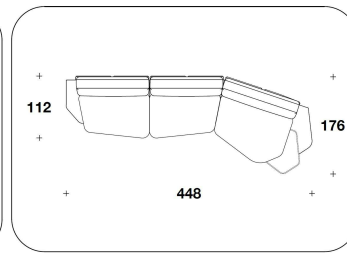

2PE (DG) - 2PE (SG)
ELEMENTO GRANDE DX O SX / BIG
ELEMENT WITH RIGHT OR LEFT
ARMREST
180x125x78H. - H.S.44cm
71x49 1/3x30 2/3H. - H.S.17 1/4"

2PE (DIAD) - 2PE (DIAS)
ELEMENTO TERMINALE DIAGONAL DX
O SX / DIAGONAL ELEMENT WITH
RIGHT OR LEFT ARMREST
188x136x78H. - H.S.44cm
74x53 2/3x30 2/3H. - H.S.17 1/4"

2PE (DPE) - 2PE (SPE) - 2PE
(DPE/SCZ) - 2PE (SPE/SCZ)
VENEERED : ELEMENTO PICCOLO DX
O SX / ELEMENT WITH RIGHT OR LEFT
ARMREST
152x112x78H. - H.S.44cm
60x44x30 2/3H. - H.S.17 1/4"

2PE (CNGE) - 2PE (CNGE/SCZ)
VENEERED : ELEMENTO CENTRALE
GRANDE / BIG CENTRAL ELEMENT
180x102x78H. - H.S.44cm
71x40x30 2/3H. - H.S.17 1/4"

2PE (DGE) - 2PE (SGE) - 2PE
(DGE/SCZ) - 2PE (SGE/SCZ)
VENEERED : ELEMENTO GRANDE DX
O SX / BIG ELEMENT WITH RIGHT OR
LEFT ARMREST
180x125x78H. - H.S.44cm
71x49 1/3x30 2/3H. - H.S.17 1/4"

2PE (DIADE) - 2PE (DIASE) - 2PE
(DIADE/SCZ) - 2PE (DIASE/SCZ)
VENEERED : ELEMENTO TERMINALE
DIAGONAL DX O SX / DIAGONAL
ELEMENT WITH RIGHT OR LEFT
ARMREST
188x136x78H. - H.S.44cm
74x53 2/3x30 2/3H. - H.S.17 1/4"

2PE (/CUS1)
OPTIONAL : CUSCINO SCHIENALE /
BACK CUSHION
50x50cm
19 3/4x19 3/4"

Note

EXAMPLE OF SECTIONAL SOFA

2PE (DIAS) + 2PE (DIACS) + 2PE (DG)

2PE (DIAS) + 2PE (DIACS) + 2PE (DIACD) + 2PE (DIAD)

2PE (SP) + 2PE (DIACD) + 2PE (DIAD)