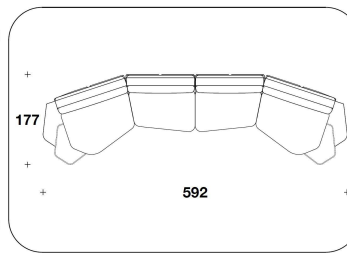

2PE (DIAS) + 2PE (DIACS) + 2PE (DIACD) + 2PE (DIAD)