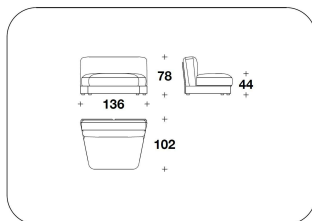

LOFTUS

HOME

2PE (CNP)
ELEMENTO CENTRALE / CENTRAL
ELEMENT
136x102x78H. - H.S.44cm
53 2/3x40x30 2/3H. - H.S.17 1/4"

2PE (DIACD) - 2PE (DIACS)
ELEMENTO CENTRALE DIAGONAL DX
O SX / DIAGONAL CENTRAL ELEMENT
WITH RIGHT OR LEFT ARMREST
136x112x78H. - H.S.44cm
53 2/3x44x30 2/3H. - H.S.17 1/4"

2PE (DP) - 2PE (SP)
ELEMENTO PICCOLO DX O SX /
ELEMENT WITH RIGHT OR LEFT
ARMREST
152x112x78H. - H.S.44cm
60x44x30 2/3H. - H.S.17 1/4"

2PE (CNG)
ELEMENTO CENTRALE GRANDE / BIG
CENTRAL ELEMENT
180x102x78H. - H.S.44cm
71x40x30 2/3H. - H.S.17 1/4"

2PE (DG) - 2PE (SG)
ELEMENTO GRANDE DX O SX / BIG
ELEMENT WITH RIGHT OR LEFT
ARMREST
180x125x78H. - H.S.44cm
71x49 1/3x30 2/3H. - H.S.17 1/4"

2PE (DIAD) - 2PE (DIAS)
ELEMENTO TERMINALE DIAGONAL DX
O SX / DIAGONAL ELEMENT WITH
RIGHT OR LEFT ARMREST
188x136x78H. - H.S.44cm
74x53 2/3x30 2/3H. - H.S.17 1/4"