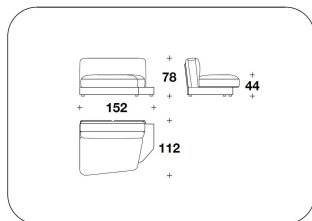

LOFTUS

HOME

2PE (CNP)
ELEMENTO CENTRALE / CENTRAL
ELEMENT
136x102x78H. - H.S.44cm
53 2/3x40x30 2/3H. - H.S.17 1/4"

2PE (DIACD) - 2PE (DIACS)
ELEMENTO CENTRALE DIAGONAL DX
O SX / DIAGONAL CENTRAL ELEMENT
WITH RIGHT OR LEFT ARMREST
136x112x78H. - H.S.44cm
53 2/3x44x30 2/3H. - H.S.17 1/4"

2PE (DP) - 2PE (SP)
ELEMENTO PICCOLO DX O SX /
ELEMENT WITH RIGHT OR LEFT
ARMREST
152x112x78H. - H.S.44cm
60x44x30 2/3H. - H.S.17 1/4"

2PE (CNG)
ELEMENTO CENTRALE GRANDE / BIG
CENTRAL ELEMENT
180x102x78H. - H.S.44cm
71x40x30 2/3H. - H.S.17 1/4"

2PE (DG) - 2PE (SG)
ELEMENTO GRANDE DX O SX / BIG
ELEMENT WITH RIGHT OR LEFT
ARMREST
180x125x78H. - H.S.44cm
71x49 1/3x30 2/3H. - H.S.17 1/4"

2PE (DIAD) - 2PE (DIAS)
ELEMENTO TERMINALE DIAGONAL DX
O SX / DIAGONAL ELEMENT WITH
RIGHT OR LEFT ARMREST
188x136x78H. - H.S.44cm
74x53 2/3x30 2/3H. - H.S.17 1/4"