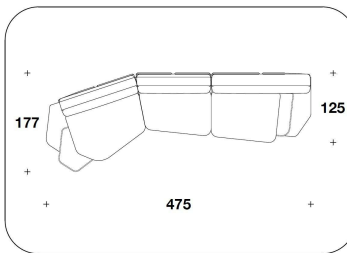

Note

EXAMPLE OF SECTIONAL SOFA

2PE (DIAS) + 2PE (DIACS) + 2PE (DG)