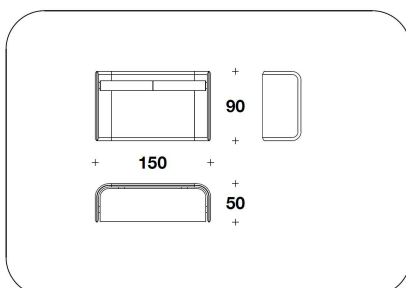

Base in metallo con finitura canna di fucile (non è fissata al top della console, ma è solo in appoggio)

EXTERNAL FRAME Wood covered in Vermont leather or Velvet leather

INTERNAL FRAME Wood covered in Vermont leather, Velvet leather or in cashmere

Alternative version veneered Smoked Liquidambar, Shadowgrain, Louro Preto, Amaranth Frisé, Warm Grey Fiddleback Sycamore, Dark Grey Sycamore, Dark Titanium Flamed Birch, Warm Platinum Flamed Birch, with glossy brushed finishing or matt finishing

SPECIAL CUSTOMIZATION: special lacquering Degradé Lacquer effect, with glossy brushed finishing (delivery date indicated on the order confirmation)

TOP WITH DRAWERS External frame covered in Vermont leather, Velvet leather or cashmere

Alternative version coordinated with the internal frame, veneered Smoked Liquidambar, Shadowgrain, Louro Preto, Amaranth Frisé, Warm Grey Fiddleback Sycamore, Dark Grey Sycamore, Dark Titanium Flamed Birch, Warm Platinum Flamed Birch, with glossy brushed finishing or matt finishing

Internal drawers with matt black lacquering and cover in microfibre

Metal decoration with gun-metal grey finishing and manufacture Diamond effect

OPTIONAL Extraclear mirror with wooden frame covered in Vermont leather, Velvet leather or cashmere

Metal base with gun-metal grey finishing (this is not fixed to the top, but is resting on it)

BTV (44PP) - BTV (44EP) - BTV (44PE) - BTV (44EE) - BTV (44/OPT)

MATT VENEERED : CONSOLLE / CONSOLE

150x50x90H.cm

59x19 3/4x35 1/3H."