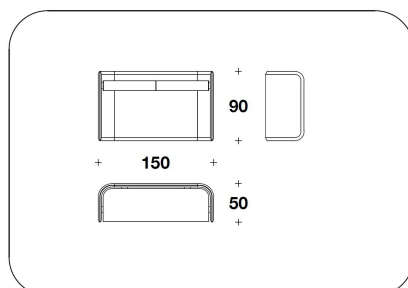

Metal base with gun-metal grey finishing (this is not fixed to the top, but is resting on it)

BTV (44PP) - BTV (44EP) - BTV (44PE) - BTV (44EE) - BTV (44/OPT)

MATT VENEERED : CONSOLLE / CONSOLE

150x50x90H.cm

59x19 3/4x35 1/3H."

BTV (44PP) - BTV (44EP) - BTV (44PE) - BTV (44EE) - BTV (44/OPT)

GLOSSY VENEERED : CONSOLLE / CONSOLE

150x50x90H.cm

59x19 3/4x35 1/3H."

Note

BENTLEY HOME
multifunctional units
LINDEN console