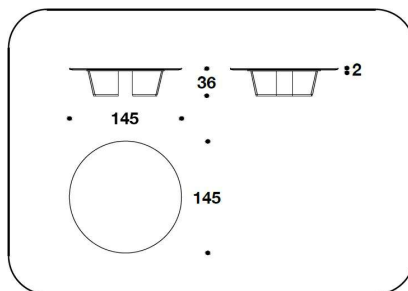

**N.B.** Each stone, being a natural product, is a one-of-a-kind piece and can therefore exhibit colour and structural differences

**BENTLEY HOME**  
**living / coffee tables**  
**MADELEY**

CTB (07M)  
MARBLE : COFFEE TABLE  
140x140x36H.cm  
55x55x14 1/4H."

CTB (08M)  
MARBLE : COFFEE TABLE  
Ø 145x36H.cm  
Ø 57x14 1/4H."

CTB (08E) - CTB (08R)  
COFFEE TABLE  
Ø 145x36H.cm  
Ø 57x14 1/4H."

**Note**