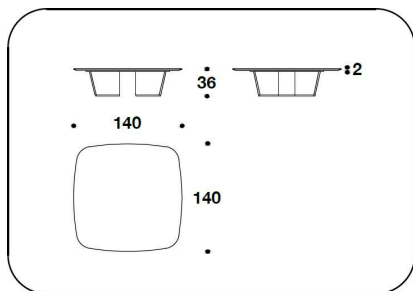

BENTLEY HOME
living / coffee tables
MADELEY

CTB (07M)
MARBLE : COFFEE TABLE
140x140x36H.cm
55x55x14 1/4H."