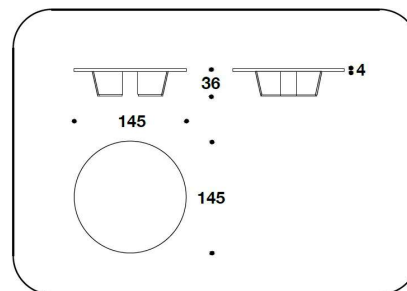

**N.B.** Each stone, being a natural product, is a one-of-a-kind piece and can therefore exhibit colour and structural differences

**BENTLEY HOME**  
**living / coffee tables**  
**MADELEY**

CTB (07M)  
MARBLE : COFFEE TABLE  
140x140x36H.cm  
55x55x14 1/4H."

CTB (08M)  
MARBLE : COFFEE TABLE  
Ø 145x36H.cm  
Ø 57x14 1/4H."

CTB (08E) - CTB (08R)  
COFFEE TABLE  
Ø 145x36H.cm  
Ø 57x14 1/4H."

**Note**