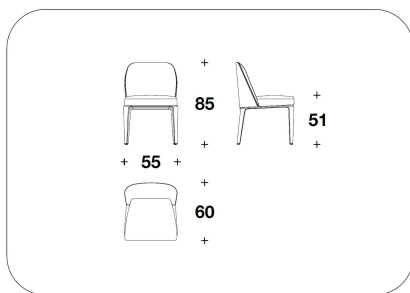

**SPECIAL CUSTOMIZATION:** Chestnut briar-root with glossy brushed finishing (price upon request)

**OPTIONAL 4** Back with logo embroidery, not compatible with diamond quilted

SDB (A12)  
SEDIA / CHAIR  
55x60x85H. - H.S.51 cm  
21 2/3x23 2/3x33 1/3H. - H.S.20 "

SDB (12)  
SYCAMORE - LIQUIDAMBAR - BURR  
WALNUT : SEDIA / CHAIR  
55x60x85H. - H.S.51cm  
21 2/3x23 2/3x33 1/3H. - H.S.20"

SDB (A12B)  
SEDIA CON BRACCIOLI / CHAIR WITH  
ARMRESTS  
62x60x85H. - H.A.66 - H.S.51cm  
24 1/3x23 2/3x33 1/3H. - H.A.26 -  
H.S.20"