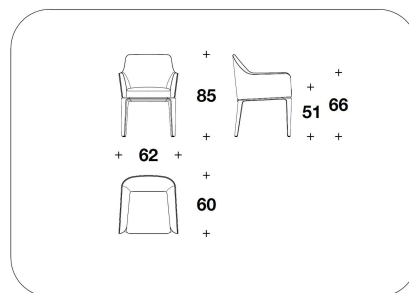

**SPECIAL CUSTOMIZATION:** Chestnut briar-root with glossy brushed finishing (price upon request)

**OPTIONAL 4** Back with logo embroidery, not compatible with diamond quilted

SDB (A12)  
SEDIA / CHAIR  
55x60x85H. - H.S.51 cm  
21 2/3x23 2/3x33 1/3H. - H.S.20 "

SDB (12)  
SYCAMORE - LIQUIDAMBAR - BURR  
WALNUT : SEDIA / CHAIR  
55x60x85H. - H.S.51cm  
21 2/3x23 2/3x33 1/3H. - H.S.20"

SDB (A12B)  
SEDIA CON BRACCIOLI / CHAIR WITH  
ARMRESTS  
62x60x85H. - H.A.66 - H.S.51cm  
24 1/3x23 2/3x33 1/3H. - H.A.26 -  
H.S.20"

SDB (12B)  
SYCAMORE - LIQUIDAMBAR - BURR  
WALNUT : SEDIA CON BRACCIOLI /  
CHAIR WITH ARMRESTS  
62x60x85H. - H.A.66 - H.S.51 cm  
24 1/3x23 2/3x33 1/3H. - H.A.26 - H.S.20  
"