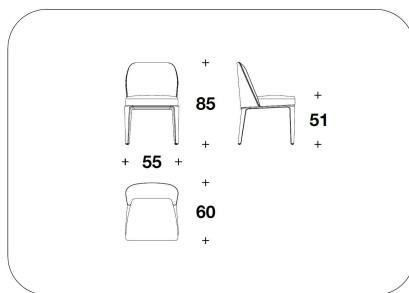

**SPECIAL CUSTOMIZATION:** Chestnut briar-root with glossy brushed finishing (price upon request)

**OPTIONAL 4** Back with logo embroidery, not compatible with diamond quilted

SDB (A12)  
SEDIA / CHAIR  
55x60x85H. - H.S.51 cm  
21 2/3x23 2/3x33 1/3H. - H.S.20 "

SDB (12)  
SYCAMORE - LIQUIDAMBAR - BURR  
WALNUT : SEDIA / CHAIR  
55x60x85H. - H.S.51cm  
21 2/3x23 2/3x33 1/3H. - H.S.20"

SDB (A12B)  
SEDIA CON BRACCIOLI / CHAIR WITH  
ARMRESTS  
62x60x85H. - H.A.66 - H.S.51cm  
24 1/3x23 2/3x33 1/3H. - H.A.26 -  
H.S.20"