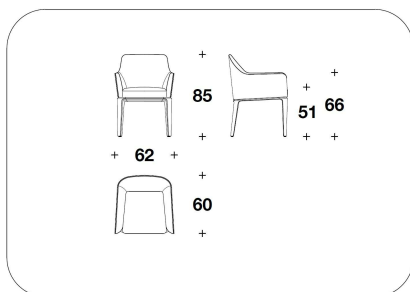

**SPECIAL CUSTOMIZATION:** Chestnut briar-root with glossy brushed finishing (price upon request)

**OPTIONAL 4** Back with logo embroidery, not compatible with diamond quilted

SDB (A12)  
SEDIA / CHAIR  
55x60x85H. - H.S.51 cm  
21 2/3x23 2/3x33 1/3H. - H.S.20 "

SDB (12)  
SYCAMORE - LIQUIDAMBAR - BURR  
WALNUT : SEDIA / CHAIR  
55x60x85H. - H.S.51cm  
21 2/3x23 2/3x33 1/3H. - H.S.20"

SDB (A12B)  
SEDIA CON BRACCIOLI / CHAIR WITH  
ARMRESTS  
62x60x85H. - H.A.66 - H.S.51cm  
24 1/3x23 2/3x33 1/3H. - H.A.26 -  
H.S.20"

SDB (12B)  
SYCAMORE - LIQUIDAMBAR - BURR  
WALNUT : SEDIA CON BRACCIOLI /  
CHAIR WITH ARMRESTS  
62x60x85H. - H.A.66 - H.S.51 cm  
24 1/3x23 2/3x33 1/3H. - H.A.26 - H.S.20  
"