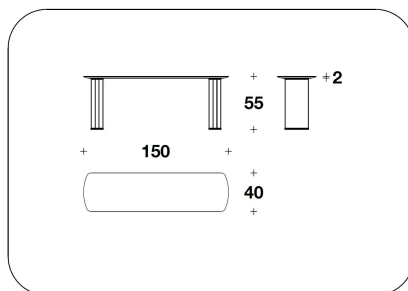

BENTLEY HOME
living / coffee tables
NESTON

CTB (31PE) - CTB (31ME)
COFFEE TABLE
100x40x41H.cm
39 1/3x15 3/4x16 1/4H."

CTB (26PE) - CTB (26ME)
SIDE TABLE
150x40x55H.cm
59x15 3/4x21 2/3H."

Note