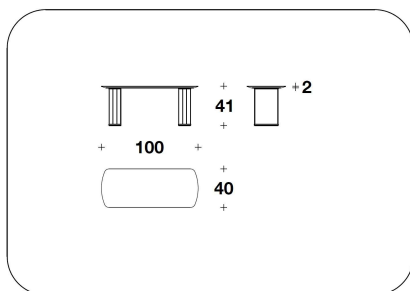

BENTLEY HOME
living / coffee tables
NESTON

CTB (31PE) - CTB (31ME)
COFFEE TABLE
100x40x41H.cm
39 1/3x15 3/4x16 1/4H."

CTB (26PE) - CTB (26ME)
SIDE TABLE
150x40x55H.cm
59x15 3/4x21 2/3H."

Note