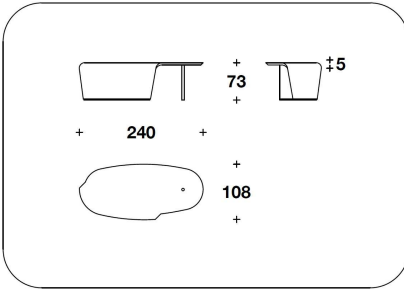

BENTLEY HOME
office desks
PRESIDENT

BTV (22E)
SYCAMORE - LIQUIDAMBAR - BURR
WALNUT : SCRIVANIA DX O SX / RIGHT
OR LEFT WRITING-DESK
L.240x108x73H. - 247x246x73H.cm
L.94 1/3x42 2/3x28 2/3H. - 97 1/3x97x28
2/3H."