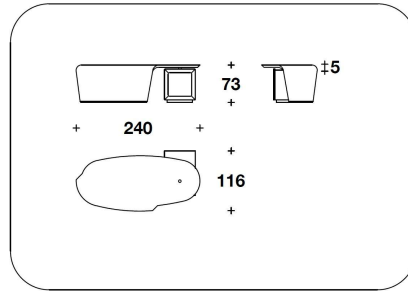

DRAWERS Wood padded with Polyurethane and Fiberfill covered in quilted leather with rhombus. Internal with microfibra cover

BASE Wood matt lacquered

BTV (19)
SCRIVANIA DX O SX / RIGHT OR LEFT
WRITING-DESK
L.240x108x73H. - 247x246x73H.cm
L.94 1/3x42 2/3x28 2/3H. - 97 1/3x97x28
2/3H."

BTV (19MP) - BTV (19ME) - BTV (19CP) -
BTV (19CE)
OPTIONAL 1 - OPTIONAL 2 x BTV (19)
L.240x116x73H. - 247x246x73H.cm
L.94 1/3x45 2/3x28 2/3H. - 97 1/3x97x28
2/3H."

BTV (19MP) - BTV (19ME) - BTV (19CP) -
BTV (19CE)
OPTIONAL 1 - OPTIONAL 2 x BTV (19)
L.240x116x73H. - 247x246x73H.cm
L.94 1/3x45 2/3x28 2/3H. - 97 1/3x97x28
2/3H."

BTV (18)
SCRIVANIA DX O SX / RIGHT OR LEFT
WRITING-DESK
L.300x108x73H. - 307x246x73H.cm
L.118x42 2/3x28 2/3H. - 121x97x28
2/3H."

BTV (18MP) - BTV (18ME) - BTV (18CP) -
BTV (18CE)
OPTIONAL 1 - OPTIONAL 2 x BTV (18)
L.300x116x73H. - 307x246x73H.cm
L.118x45 2/3x28 2/3H. - 121x97x28
2/3H."