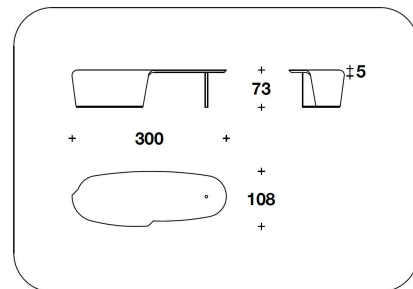

BTV (18PE)
TOP SYCAMORE - BURR WALNUT :
SCRIVANIA DX O SX / RIGHT OR LEFT
WRITING-DESK
L.300x108x73H. - 307x246x73H.cm
L.118x42 2/3x28 2/3H. - 121x97x28 2/3H."