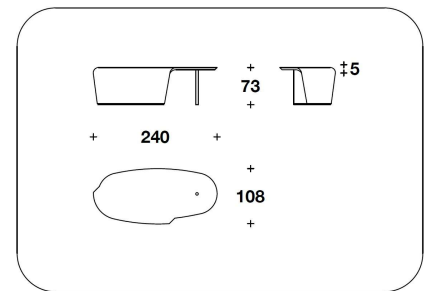

BTV (19PE)
TOP SYCAMORE - BURR WALNUT :
SCRIVANIA DX O SX / RIGHT OR LEFT
WRITING-DESK
L.240x108x73H. - 247x246x73H.cm
L.94 1/3x42 2/3x28 2/3H. - 97 1/3x97x28 2/3H."