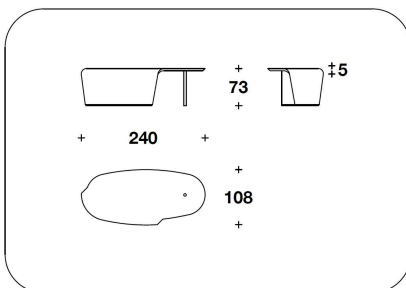

SPECIAL CUSTOMIZATION: Toffee Brown Smoked Larch or Chestnut briar-root, with glossy brushed finishing (prices on request)

OPTIONAL 1 BIFRONTAL SIDEBOARD KENSINGTON (2+1 DOORS, 2 DRAWERS)

Wood covered in leather (printed leathers not included) or veneered Warm Grey Fiddleback Sycamore, Smoked Liquidambar or Burr Walnut briar-root, with glossy brushed finishing

SPECIAL CUSTOMIZATION: Toffee Brown Smoked Larch or Chestnut briar-root, with glossy brushed finishing (prices on request)

SHELVES Wood matt lacquered

DOORS Wood padded with Polyurethane and Fiberfill, frame covered in leather, internal frame in coordinated leather with diamond quilted with rhombus

DRAWERS Wood padded with Polyurethane and Fiberfill covered in quilted leather with rhombus. Internal with microfibra cover

BASE Wood matt lacquered

DESCRIZIONE TECNICA / TECHNICAL DESCRIPTION

OPTIONAL 2 CHEST OF DRAWERS / PEDESTAL KENSINGTON (2 DRAWERS)

Wood covered in leather or veneered Warm Grey Fiddleback Sycamore, Smoked Liquidambar or Burr Walnut briar-root, with glossy brushed finishing

SPECIAL CUSTOMIZATION: Toffee Brown Smoked Larch or Chestnut briar-root, with glossy brushed finishing (prices on request)

DRAWERS Wood padded with Polyurethane and Fiberfill covered in quilted leather with rhombus. Internal with microfibra cover

BASE Wood matt lacquered

BTV (19)
SCRIVANIA DX O SX / RIGHT OR LEFT
WRITING-DESK
L.240x108x73H. - 247x246x73H.cm
L.94 1/3x42 2/3x28 2/3H. - 97 1/3x97x28
2/3H."