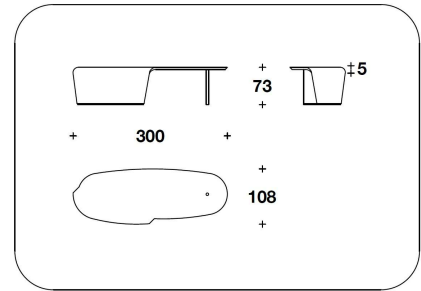

DRAWERS Wood padded with Polyurethane and Fiberfill covered in quilted leather with rhombus. Internal with microfibra cover

BASE Wood matt lacquered

BTV (19)
SCRIVANIA DX O SX / RIGHT OR LEFT
WRITING-DESK
L.240x108x73H. - 247x246x73H.cm
L.94 1/3x42 2/3x28 2/3H. - 97 1/3x97x28
2/3H."

BTV (19MP) - BTV (19ME) - BTV (19CP) -
BTV (19CE)
OPTIONAL 1 - OPTIONAL 2 x BTV (19)
L.240x116x73H. - 247x246x73H.cm
L.94 1/3x45 2/3x28 2/3H. - 97 1/3x97x28
2/3H."

BTV (19MP) - BTV (19ME) - BTV (19CP) -
BTV (19CE)
OPTIONAL 1 - OPTIONAL 2 x BTV (19)
L.240x116x73H. - 247x246x73H.cm
L.94 1/3x45 2/3x28 2/3H. - 97 1/3x97x28
2/3H."