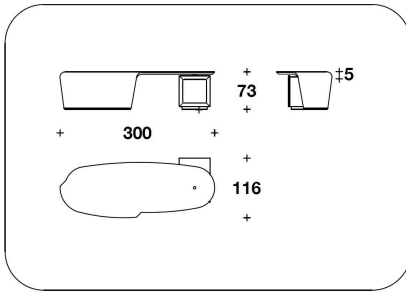

BENTLEY HOME
office desks
PRESIDENT

BTV (21EMP) - BTV (21EME) - BTV
(21ECP) - BTV (21ECE)
OPTIONAL 1 - OPTIONAL 2 x BTV (21E)
L.300x108x73H. - 307x246x73H.cm
L.118x42 2/3x28 2/3H. - 121x97x28
2/3H."

Note