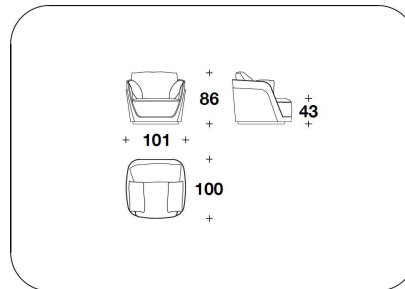

OPTIONAL 1 External frame covered in fabric or leather with diamond quilted

OPTIONAL 2 Back cushion with logo embroidery

CNC (POL)
POLTRONA / ARMCHAIR
101x100x88H. - H.S.43 cm
39 2/3x39 1/3x34 2/3H. - H.S.17 "

CNC (D3)
DIVANO 3 POSTI / 3 SEATER SOFA
233x100x88H. - H.S.43 cm
91 2/3x39 1/3x34 2/3H. - H.S.17 "

CNC (D4)
DIVANO 4 POSTI / 4 SEATER SOFA
343x100x88H. - H.S.43 cm
135x39 1/3x34 2/3H. - H.S.17 "

CNC (CLD) - CNC (CLS)
DORMEUSE DX O SX / RIGHT OR LEFT
DORMEUSE
203x100x88H. - H.S.43 cm
80x39 1/3x34 2/3H. - H.S.17 "

CNC (POLE) - CNC (POLE/SCZ)
SYCAMORE - LIQUIDAMBAR :
POLTRONA / ARMCHAIR
101x100x88H. - H.S.43 cm
39 2/3x39 1/3x34 2/3H. - H.S.17 "

CNC (D3E) - CNC (D3E/SCZ)
SYCAMORE - LIQUIDAMBAR : DIVANO 3
POSTI / 3 SEATER SOFA
233x100x88H. - H.S.43 cm
91 2/3x39 1/3x34 2/3H. - H.S.17 "