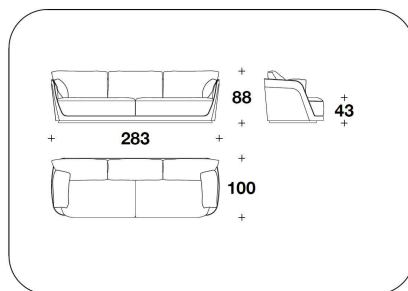

CNC (D3ME) - CNC (D3ME/SCZ)
MAXI SYCAMORE - LIQUIDAMBAR :
DIVANO 3 POSTI MAXI / 3 SEATER MAXI
SOFA
283x100x88H. - H.S.43cm
111 1/3x39 1/3x34 2/3H. - H.S.17"