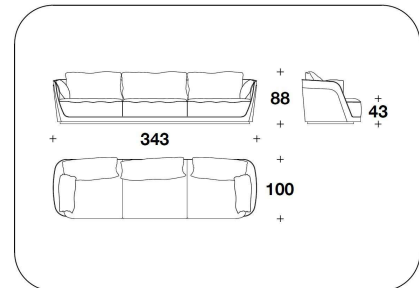

OPTIONAL 1 External frame covered in fabric or leather with diamond quilted

OPTIONAL 2 Back cushion with logo embroidery

CNC (POL)
POLTRONA / ARMCHAIR
101x100x88H. - H.S.43 cm
39 2/3x39 1/3x34 2/3H. - H.S.17 "

CNC (D3)
DIVANO 3 POSTI / 3 SEATER SOFA
233x100x88H. - H.S.43 cm
91 2/3x39 1/3x34 2/3H. - H.S.17 "

CNC (D4)
DIVANO 4 POSTI / 4 SEATER SOFA
343x100x88H. - H.S.43 cm
135x39 1/3x34 2/3H. - H.S.17 "

CNC (CLD) - CNC (CLS)
DORMEUSE DX O SX / RIGHT OR LEFT
DORMEUSE
203x100x88H. - H.S.43 cm
80x39 1/3x34 2/3H. - H.S.17 "