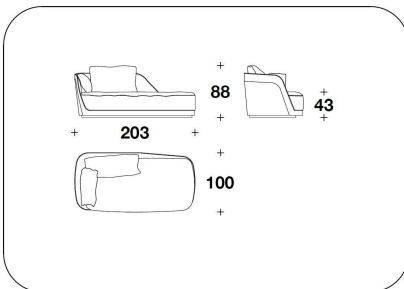

OPTIONAL 1 External frame covered in fabric or leather with diamond quilted

OPTIONAL 2 Back cushion with logo embroidery

CNC (POL)
POLTRONA / ARMCHAIR
101x100x88H. - H.S.43 cm
39 2/3x39 1/3x34 2/3H. - H.S.17 "

CNC (D3)
DIVANO 3 POSTI / 3 SEATER SOFA
233x100x88H. - H.S.43 cm
91 2/3x39 1/3x34 2/3H. - H.S.17 "

CNC (D4)
DIVANO 4 POSTI / 4 SEATER SOFA
343x100x88H. - H.S.43 cm
135x39 1/3x34 2/3H. - H.S.17 "

CNC (CLD) - CNC (CLS)
DORMEUSE DX O SX / RIGHT OR LEFT
DORMEUSE
203x100x88H. - H.S.43 cm
80x39 1/3x34 2/3H. - H.S.17 "