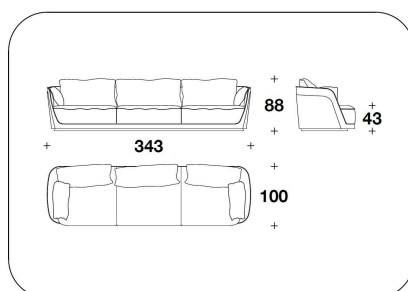

CNC (D3)
DIVANO 3 POSTI / 3 SEATER SOFA
233x100x88H. - H.S.43 cm
91 2/3x39 1/3x34 2/3H. - H.S.17 "

CNC (D4)
DIVANO 4 POSTI / 4 SEATER SOFA
343x100x88H. - H.S.43 cm
135x39 1/3x34 2/3H. - H.S.17 "

CNC (CLD) - CNC (CLS)
DORMEUSE DX O SX / RIGHT OR LEFT
DORMEUSE
203x100x88H. - H.S.43 cm
80x39 1/3x34 2/3H. - H.S.17 "

CNC (POLE) - CNC (POLE/SCZ)
SYCAMORE - LIQUIDAMBAR :
POLTRONA / ARMCHAIR
101x100x88H. - H.S.43 cm
39 2/3x39 1/3x34 2/3H. - H.S.17 "

CNC (D3E) - CNC (D3E/SCZ)
SYCAMORE - LIQUIDAMBAR : DIVANO 3
POSTI / 3 SEATER SOFA
233x100x88H. - H.S.43 cm
91 2/3x39 1/3x34 2/3H. - H.S.17 "

BENTLEY HOME
sofa & armchairs
RICHMOND

CNC (D4E) - CNC (D4E/SCZ)
SYCAMORE - LIQUIDAMBAR : DIVANO 4
POSTI / 4 SEATER SOFA
343x100x88H. - H.S.43 cm
135x39 1/3x34 2/3H. - H.S.17 "

CNC (CLDE) - CNC (CLSE) - CNC
(CLDE/SCZ) - CNC (CLSE/SCZ)
SYCAMORE - LIQUIDAMBAR :
DORMEUSE DX O SX / RIGHT OR LEFT
DORMEUSE
203x100x88H. - H.S.43 cm
80x39 1/3x34 2/3H. - H.S.17 "

CNC (POLR) - CNC (POLR/SCZ)
BURR WALNUT : POLTRONA /
ARMCHAIR
101x100x88H. - H.S.43 cm
39 2/3x39 1/3x34 2/3H. - H.S.17 "

CNC (D3R) - CNC (D3R/SCZ)
BURR WALNUT : DIVANO 3 POSTI / 3
SEATER SOFA
233x100x88H. - H.S.43 cm
91 2/3x39 1/3x34 2/3H. - H.S.17 "