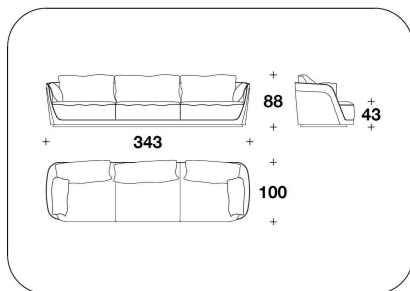

BENTLEY HOME
sofa & armchairs
RICHMOND

CNC (D4E) - CNC (D4E/SCZ)
SYCAMORE - LIQUIDAMBAR : DIVANO 4
POSTI / 4 SEATER SOFA
343x100x88H. - H.S.43 cm
135x39 1/3x34 2/3H. - H.S.17 "