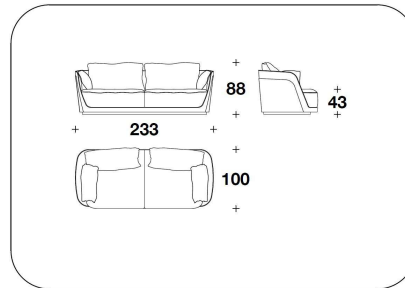

OPTIONAL 1 External frame covered in fabric or leather with diamond quilted

OPTIONAL 2 Back cushion with logo embroidery

CNC (POL)
POLTRONA / ARMCHAIR
101x100x88H. - H.S.43 cm
39 2/3x39 1/3x34 2/3H. - H.S.17 "

CNC (D3)
DIVANO 3 POSTI / 3 SEATER SOFA
233x100x88H. - H.S.43 cm
91 2/3x39 1/3x34 2/3H. - H.S.17 "

CNC (D4)
DIVANO 4 POSTI / 4 SEATER SOFA
343x100x88H. - H.S.43 cm
135x39 1/3x34 2/3H. - H.S.17 "

CNC (CLD) - CNC (CLS)
DORMEUSE DX O SX / RIGHT OR LEFT
DORMEUSE
203x100x88H. - H.S.43 cm
80x39 1/3x34 2/3H. - H.S.17 "