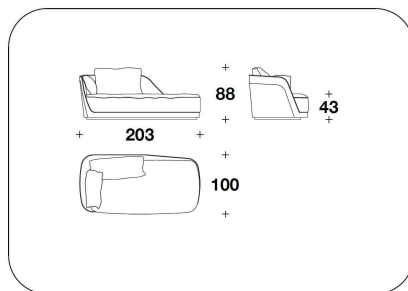

CNC (CLDE) - CNC (CLSE) - CNC
(CLDE/SCZ) - CNC (CLSE/SCZ)
SYCAMORE - LIQUIDAMBAR :
DORMEUSE DX O SX / RIGHT OR LEFT
DORMEUSE
203x100x88H. - H.S.43 cm
80x39 1/3x34 2/3H. - H.S.17 "