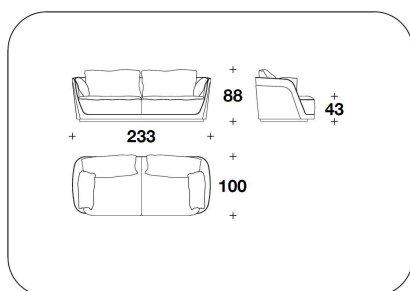

CNC (POLE) - CNC (POLE/SCZ)
SYCAMORE - LIQUIDAMBAR :
POLTRONA / ARMCHAIR
101x100x88H. - H.S.43 cm
39 2/3x39 1/3x34 2/3H. - H.S.17 "

CNC (D3E) - CNC (D3E/SCZ)
SYCAMORE - LIQUIDAMBAR : DIVANO 3
POSTI / 3 SEATER SOFA
233x100x88H. - H.S.43 cm
91 2/3x39 1/3x34 2/3H. - H.S.17 "

BENTLEY HOME
sofa & armchairs
RICHMOND

CNC (D4E) - CNC (D4E/SCZ)
SYCAMORE - LIQUIDAMBAR : DIVANO 4
POSTI / 4 SEATER SOFA
343x100x88H. - H.S.43 cm
135x39 1/3x34 2/3H. - H.S.17 "

CNC (CLDE) - CNC (CLSE) - CNC
(CLDE/SCZ) - CNC (CLSE/SCZ)
SYCAMORE - LIQUIDAMBAR :
DORMEUSE DX O SX / RIGHT OR LEFT
DORMEUSE
203x100x88H. - H.S.43 cm
80x39 1/3x34 2/3H. - H.S.17 "

CNC (POLR) - CNC (POLR/SCZ)
BURR WALNUT : POLTRONA /
ARMCHAIR
101x100x88H. - H.S.43 cm
39 2/3x39 1/3x34 2/3H. - H.S.17 "

CNC (D3R) - CNC (D3R/SCZ)
BURR WALNUT : DIVANO 3 POSTI / 3
SEATER SOFA
233x100x88H. - H.S.43 cm
91 2/3x39 1/3x34 2/3H. - H.S.17 "