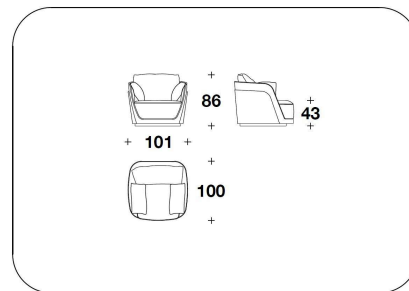

CNC (D3)
DIVANO 3 POSTI / 3 SEATER SOFA
233x100x88H. - H.S.43 cm
91 2/3x39 1/3x34 2/3H. - H.S.17 "

CNC (D4)
DIVANO 4 POSTI / 4 SEATER SOFA
343x100x88H. - H.S.43 cm
135x39 1/3x34 2/3H. - H.S.17 "

CNC (CLD) - CNC (CLS)
DORMEUSE DX O SX / RIGHT OR LEFT
DORMEUSE
203x100x88H. - H.S.43 cm
80x39 1/3x34 2/3H. - H.S.17 "

CNC (POLE) - CNC (POLE/SCZ)
SYCAMORE - LIQUIDAMBAR :
POLTRONA / ARMCHAIR
101x100x88H. - H.S.43 cm
39 2/3x39 1/3x34 2/3H. - H.S.17 "

CNC (D3E) - CNC (D3E/SCZ)
SYCAMORE - LIQUIDAMBAR : DIVANO 3
POSTI / 3 SEATER SOFA
233x100x88H. - H.S.43 cm
91 2/3x39 1/3x34 2/3H. - H.S.17 "

BENTLEY HOME
sofa & armchairs
RICHMOND

CNC (D4E) - CNC (D4E/SCZ)
SYCAMORE - LIQUIDAMBAR : DIVANO 4
POSTI / 4 SEATER SOFA
343x100x88H. - H.S.43 cm
135x39 1/3x34 2/3H. - H.S.17 "

CNC (CLDE) - CNC (CLSE) - CNC
(CLDE/SCZ) - CNC (CLSE/SCZ)
SYCAMORE - LIQUIDAMBAR :
DORMEUSE DX O SX / RIGHT OR LEFT
DORMEUSE
203x100x88H. - H.S.43 cm
80x39 1/3x34 2/3H. - H.S.17 "