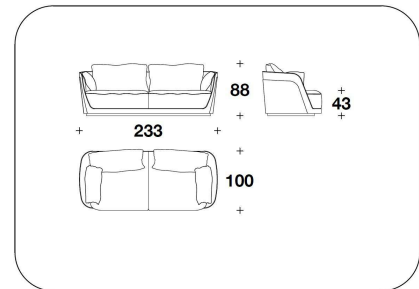

OPTIONAL 1 External frame covered in fabric or leather with diamond quilted

OPTIONAL 2 Back cushion with logo embroidery

CNC (POL)
POLTRONA / ARMCHAIR
101x100x88H. - H.S.43 cm
39 2/3x39 1/3x34 2/3H. - H.S.17 "

CNC (D3)
DIVANO 3 POSTI / 3 SEATER SOFA
233x100x88H. - H.S.43 cm
91 2/3x39 1/3x34 2/3H. - H.S.17 "

CNC (D4)
DIVANO 4 POSTI / 4 SEATER SOFA
343x100x88H. - H.S.43 cm
135x39 1/3x34 2/3H. - H.S.17 "

CNC (CLD) - CNC (CLS)
DORMEUSE DX O SX / RIGHT OR LEFT
DORMEUSE
203x100x88H. - H.S.43 cm
80x39 1/3x34 2/3H. - H.S.17 "

CNC (POLE) - CNC (POLE/SCZ)
SYCAMORE - LIQUIDAMBAR :
POLTRONA / ARMCHAIR
101x100x88H. - H.S.43 cm
39 2/3x39 1/3x34 2/3H. - H.S.17 "

CNC (D3E) - CNC (D3E/SCZ)
SYCAMORE - LIQUIDAMBAR : DIVANO 3
POSTI / 3 SEATER SOFA
233x100x88H. - H.S.43 cm
91 2/3x39 1/3x34 2/3H. - H.S.17 "