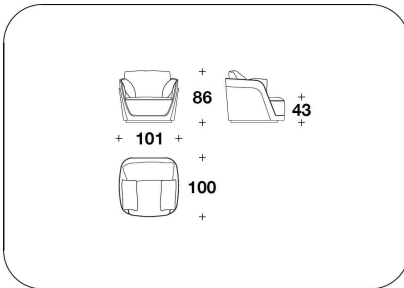

BENTLEY HOME

sofa & armchairs

RICHMOND

FRAME Internal wooden frame padded with Polyurethane covered in not removable fabric or leather. Piping ton sur ton

-Fabric/leather version: external wooden frame covered in not removable fabric or leather

-Veneered version: external wooden frame veneered Warm Grey Fiddleback Sycamore, Smoked Liquidambar or Burr Walnut briar-root, with glossy brushed finishing

SPECIAL CUSTOMIZATION: special lacquering Glaze Earth, Glaze Slate or Glaze Greige (chaise longue not included), Toffee Brown Smoked Larch or Chestnut briar-root, with glossy brushed finishing (prices upon request). Alternative version with special lacquering Degradé Lacquer or Metal Lacquer effect, with glossy brushed finishing (delivery date indicated on the order confirmation)

SEAT CUSHION Polyurethane and Fiberfill

BACK / ARMREST CUSHION Mixed feather

COVER Cushions with removable fabric or leather. Piping ton sur ton

BASE -Wood covered with fabric or leather (thick fabric not included)

-Wood veneered Warm Grey Fiddleback Sycamore, Smoked Liquidambar or Burr Walnut briar-root, coordinated with the external frame

SPECIAL CUSTOMIZATION: Toffee Brown Smoked Larch or Chestnut briar-root, coordinated with the external frame (prices upon request)

OPTIONAL 1 External frame covered in fabric or leather with diamond quilted

OPTIONAL 2 Back cushion with logo embroidery

CNC (POL)
POLTRONA / ARMCHAIR
101x100x88H. - H.S.43 cm
39 2/3x39 1/3x34 2/3H. - H.S.17 "