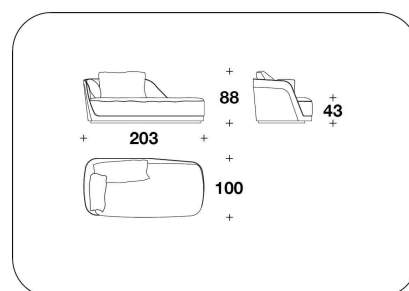

CNC (CLDR) - CNC (CLSR) - CNC
(CLDR/SCZ) - CNC (CLSR/SCZ)
BURR WALNUT : DORMEUSE DX O SX
/ RIGHT OR LEFT DORMEUSE
203x100x88H. - H.S.43 cm
80x39 1/3x34 2/3H. - H.S.17 "