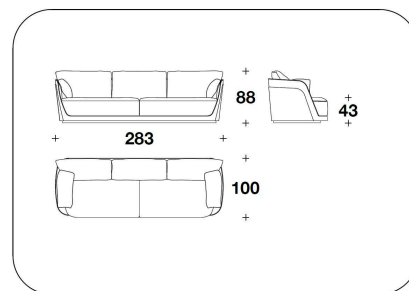

CNC (POLR) - CNC (POLR/SCZ)
BURR WALNUT : POLTRONA /
ARMCHAIR
101x100x88H. - H.S.43 cm
39 2/3x39 1/3x34 2/3H. - H.S.17 "

CNC (D3R) - CNC (D3R/SCZ)
BURR WALNUT : DIVANO 3 POSTI / 3
SEATER SOFA
233x100x88H. - H.S.43 cm
91 2/3x39 1/3x34 2/3H. - H.S.17 "

CNC (D4R) - CNC (D4R/SCZ)
BURR WALNUT : DIVANO 4 POSTI / 4
SEATER SOFA
343x100x88H. - H.S.43 cm
135x39 1/3x34 2/3H. - H.S.17 "

CNC (CLDR) - CNC (CLSR) - CNC
(CLDR/SCZ) - CNC (CLSR/SCZ)
BURR WALNUT : DORMEUSE DX O SX
/ RIGHT OR LEFT DORMEUSE
203x100x88H. - H.S.43 cm
80x39 1/3x34 2/3H. - H.S.17 "

CNC (D3M)
MAXI : DIVANO 3 POSTI / 3 SEATER
SOFA
283x100x88H. - H.S.43cm
111 1/3x39 1/3x34 2/3H. - H.S.17"

CNC (D3ME) - CNC (D3ME/SCZ)
MAXI SYCAMORE - LIQUIDAMBAR :
DIVANO 3 POSTI MAXI / 3 SEATER MAXI
SOFA
283x100x88H. - H.S.43cm
111 1/3x39 1/3x34 2/3H. - H.S.17"