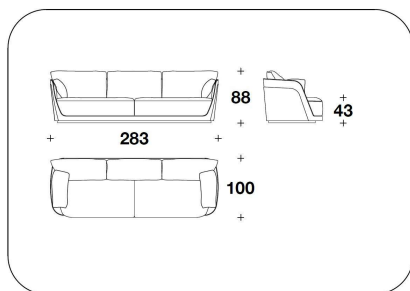

CNC (POLE) - CNC (POLE/SCZ)
SYCAMORE - LIQUIDAMBAR :
POLTRONA / ARMCHAIR
101x100x88H. - H.S.43 cm
39 2/3x39 1/3x34 2/3H. - H.S.17 "

CNC (D3E) - CNC (D3E/SCZ)
SYCAMORE - LIQUIDAMBAR : DIVANO 3
POSTI / 3 SEATER SOFA
233x100x88H. - H.S.43 cm
91 2/3x39 1/3x34 2/3H. - H.S.17 "

BENTLEY HOME
sofa & armchairs
RICHMOND

CNC (D4E) - CNC (D4E/SCZ)
SYCAMORE - LIQUIDAMBAR : DIVANO 4
POSTI / 4 SEATER SOFA
343x100x88H. - H.S.43 cm
135x39 1/3x34 2/3H. - H.S.17 "

CNC (CLDE) - CNC (CLSE) - CNC
(CLDE/SCZ) - CNC (CLSE/SCZ)
SYCAMORE - LIQUIDAMBAR :
DORMEUSE DX O SX / RIGHT OR LEFT
DORMEUSE
203x100x88H. - H.S.43 cm
80x39 1/3x34 2/3H. - H.S.17 "

CNC (POLR) - CNC (POLR/SCZ)
BURR WALNUT : POLTRONA /
ARMCHAIR
101x100x88H. - H.S.43 cm
39 2/3x39 1/3x34 2/3H. - H.S.17 "

CNC (D3R) - CNC (D3R/SCZ)
BURR WALNUT : DIVANO 3 POSTI / 3
SEATER SOFA
233x100x88H. - H.S.43 cm
91 2/3x39 1/3x34 2/3H. - H.S.17 "

CNC (D4R) - CNC (D4R/SCZ)
BURR WALNUT : DIVANO 4 POSTI / 4
SEATER SOFA
343x100x88H. - H.S.43 cm
135x39 1/3x34 2/3H. - H.S.17 "

CNC (CLDR) - CNC (CLSR) - CNC
(CLDR/SCZ) - CNC (CLSR/SCZ)
BURR WALNUT : DORMEUSE DX O SX
/ RIGHT OR LEFT DORMEUSE
203x100x88H. - H.S.43 cm
80x39 1/3x34 2/3H. - H.S.17 "