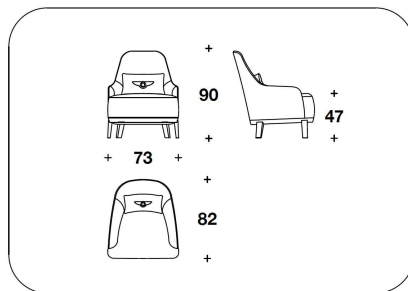

SPECIAL CUSTOMIZATION: Chestnut briar-root with glossy brushed finishing (prices upon request)

BACKREST CUSH. Mixed feather with removable fabric or leather, and logo embroidery

COVER Not removable fabric or leather (printed leather not included)

OPTIONAL External frame with diamond quilted finishing

BENTLEY HOME
sofa & armchairs
ROSEBERRY

POB (11E)
POLTRONA / ARMCHAIR
73x82x90H. - H.S.47cm
28 2/3x32 1/3x35 1/3H. - H.S.18 2/4"

POB (11)
POLTRONA / ARMCHAIR
73x82x90H. - H.S.47cm
28 2/3x32 1/3x35 1/3H. - H.S.18 2/4"