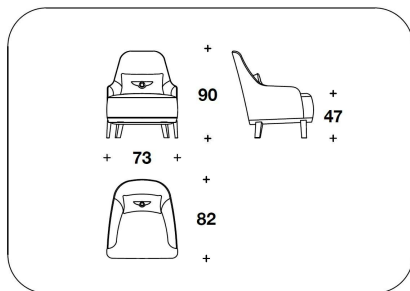

OPTIONAL External frame with diamond quilted finishing

BENTLEY HOME
sofa & armchairs
ROSEBERRY

POB (11E)
POLTRONA / ARMCHAIR
73x82x90H. - H.S.47cm
28 2/3x32 1/3x35 1/3H. - H.S.18 2/4"

POB (11)
POLTRONA / ARMCHAIR
73x82x90H. - H.S.47cm
28 2/3x32 1/3x35 1/3H. - H.S.18 2/4"