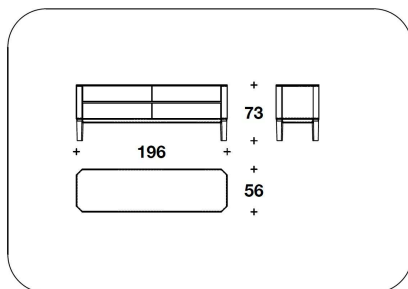

SPECIAL CUSTOMIZATION: Chestnut briar-root with glossy brushed finishing (price upon request)

BENTLEY HOME
living / chest of drawers
RUBENS

COB (04)
CASSETTIERA / CHEST OF DRAWERS
196x56x73H.cm
77x22x28 2/3H."