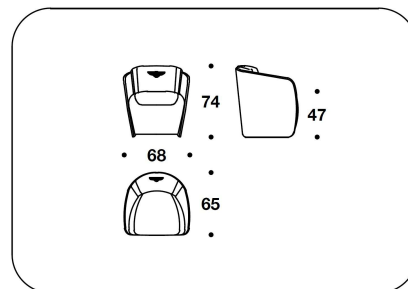

OPTIONAL 1 External fabric or leather cover with diamond quilted

OPTIONAL 2 Logo embroidery on the internal frame

BENTLEY HOME
sofa & armchairs
RUGBY

POB (3)
POLTRONA / ARMCHAIR
68x65x74H. - H.S.47 cm
26 2/3x25 2/3x29H. - H.S.18 2/4 "

RUG (D2)
DIVANO 2 POSTI / 2 SEATER SOFA
182x85x79H. - H.S.48 cm
71 2/3x33 1/3x31H. - H.S.19 "

POB (3R)
BURR WALNUT : POLTRONA /
ARMCHAIR
68x65x74H. - H.S.47 cm
26 2/3x25 2/3x29H. - H.S.18 2/4 "

RUG (D2R)
BURR WALNUT : DIVANO 2 POSTI / 2
SEATER SOFA
182x85x79H. - H.S.48 cm
71 2/3x33 1/3x31H. - H.S.19 "