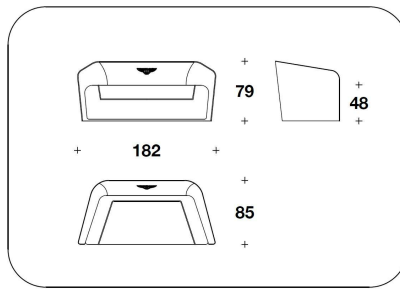

OPTIONAL 1 External fabric or leather cover with diamond quilted

OPTIONAL 2 Logo embroidery on the internal frame

BENTLEY HOME
sofa & armchairs
RUGBY

POB (3)
POLTRONA / ARMCHAIR
68x65x74H. - H.S.47 cm
26 2/3x25 2/3x29H. - H.S.18 2/4 "

RUG (D2)
DIVANO 2 POSTI / 2 SEATER SOFA
182x85x79H. - H.S.48 cm
71 2/3x33 1/3x31H. - H.S.19 "

POB (3R)
BURR WALNUT : POLTRONA /
ARMCHAIR
68x65x74H. - H.S.47 cm
26 2/3x25 2/3x29H. - H.S.18 2/4 "

RUG (D2R)
BURR WALNUT : DIVANO 2 POSTI / 2
SEATER SOFA
182x85x79H. - H.S.48 cm
71 2/3x33 1/3x31H. - H.S.19 "