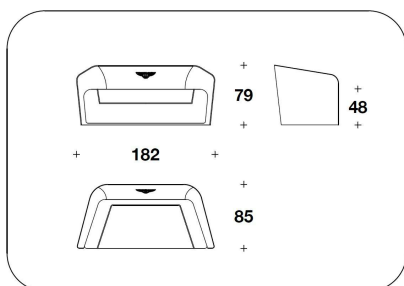

OPTIONAL 1 External fabric or leather cover with diamond quilted

OPTIONAL 2 Logo embroidery on the internal frame

BENTLEY HOME
sofa & armchairs
RUGBY

POB (3)
POLTRONA / ARMCHAIR
68x65x74H. - H.S.47 cm
26 2/3x25 2/3x29H. - H.S.18 2/4 "

RUG (D2)
DIVANO 2 POSTI / 2 SEATER SOFA
182x85x79H. - H.S.48 cm
71 2/3x33 1/3x31H. - H.S.19 "

POB (3R)
BURR WALNUT : POLTRONA /
ARMCHAIR
68x65x74H. - H.S.47 cm
26 2/3x25 2/3x29H. - H.S.18 2/4 "

RUG (D2R)
BURR WALNUT : DIVANO 2 POSTI / 2
SEATER SOFA
182x85x79H. - H.S.48 cm
71 2/3x33 1/3x31H. - H.S.19 "