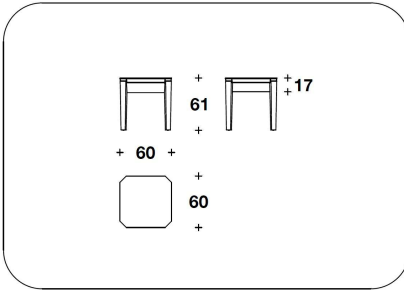

SPECIAL CUSTOMIZATION: Chestnut briar-root with glossy brushed finishing (price upon request)

BENTLEY HOME
night / bedside tables
SAXON

BCM (4)
TAVOLO NOTTE / BEDSIDE TABLE
60x60x61H.cm
23 2/3x23 2/3x24H."