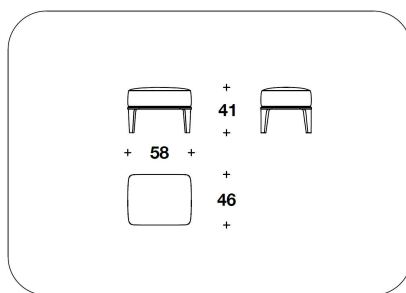

OPTIONAL 1 Armrest and back with diamond quilted

OPTIONAL 2 Back with logo embroidery, not compatible with diamond quilted

BENTLEY HOME sofa & armchairs SHERWOOD

POB (17E)
BERGERE : POLTRONA / ARMCHAIR
84x84x78H. - H.S.43 cm
33x33x30 2/3H. - H.S.17 "

BPU (02E)
POUF / OTTOMAN
58x46x41H.cm
23x18x16 1/4H."

Note