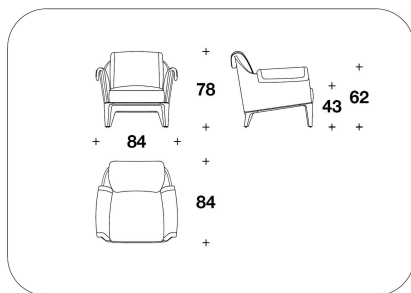

OPTIONAL 1 Armrest and back with diamond quilted

OPTIONAL 2 Back with logo embroidery, not compatible with diamond quilted

BENTLEY HOME sofa & armchairs SHERWOOD

POB (17E)
BERGERE : POLTRONA / ARMCHAIR
84x84x78H. - H.S.43 cm
33x33x30 2/3H. - H.S.17 "

BPU (02E)
POUF / OTTOMAN
58x46x41H.cm
23x18x16 1/4H."

Note