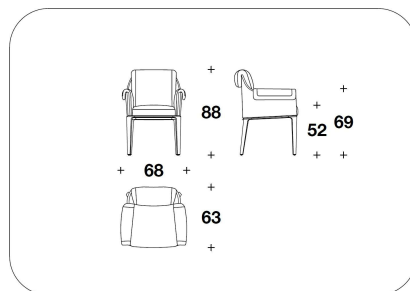

OPTIONAL 1 - 1A Back (1) and armrest (1A) with diamond quilted

OPTIONAL 2 Back with logo embroidery, not compatible with diamond quilted

BENTLEY HOME
chairs
SHERWOOD

SDB (11E)
SEDIA / CHAIR
53x63x88H. - H.S.52 cm
21x24 2/3x34 2/3H. - H.S.20 1/3 "

SDB (11BE)
SEDIA CON BRACCIOLI / CHAIR WITH
ARMRESTS
68x63x88H. - H.S.52 cm
26 2/3x24 2/3x34 2/3H. - H.S.20 1/3 "

Note