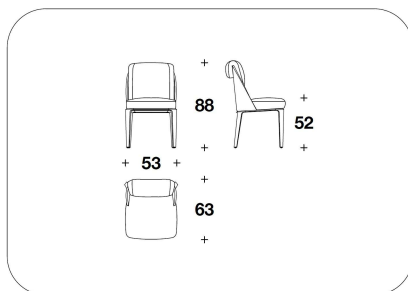

OPTIONAL 1 - 1A Back (1) and armrest (1A) with diamond quilted

OPTIONAL 2 Back with logo embroidery, not compatible with diamond quilted

BENTLEY HOME
chairs
SHERWOOD

SDB (11E)
SEDIA / CHAIR
53x63x88H. - H.S.52 cm
21x24 2/3x34 2/3H. - H.S.20 1/3 "

SDB (11BE)
SEDIA CON BRACCIOLI / CHAIR WITH
ARMRESTS
68x63x88H. - H.S.52 cm
26 2/3x24 2/3x34 2/3H. - H.S.20 1/3 "

Note