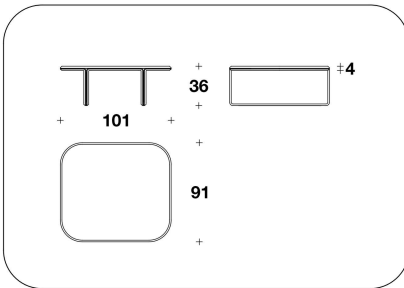

BENTLEY HOME
living / coffee tables
TADLEY

CTB (34EL) - CTB (34EP)
 VENEERED : SIDE TABLE
 61x61x51H.cm
 24x24x20H."

CTB (34ML) - CTB (34MP)
 MARBLE : SIDE TABLE
 61x61x51H. cm
 24x24x20H. "

CTB (34PL) - CTB (34PP)
 LEATHER : SIDE TABLE
 61x61x51H. cm
 24x24x20H. "

CTB (32EL) - CTB (32EP)
 VENEERED : COFFEE TABLE
 101x91x36H.cm
 39 2/3x35 2/3x14 1/4H."

CTB (32ML) - CTB (32MP)
 MARBLE : COFFEE TABLE
 101x91x36H. cm
 39 2/3x35 2/3x14 1/4H. "

CTB (32PL) - CTB (32PP)
 LEATHER : COFFEE TABLE
 101x91x36H. cm
 39 2/3x35 2/3x14 1/4H. "

CTB (33EL) - CTB (33EP)
 VENEERED : COFFEE TABLE
 121x71x30H.cm
 47 2/3x28x11 3/4H."

CTB (33ML) - CTB (33MP)
 MARBLE : COFFEE TABLE
 121x71x30H. cm
 47 2/3x28x11 3/4H. "

CTB (33PL) - CTB (33PP)
 LEATHER : COFFEE TABLE
 121x71x30H. cm
 47 2/3x28x11 3/4H. "