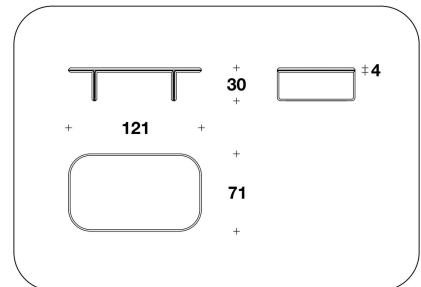

BENTLEY HOME
living / coffee tables
TADLEY

CTB (34EL) - CTB (34EP)
 VENEERED : SIDE TABLE
 61x61x51H.cm
 24x24x20H."

CTB (34ML) - CTB (34MP)
 MARBLE : SIDE TABLE
 61x61x51H. cm
 24x24x20H. "

CTB (34PL) - CTB (34PP)
 LEATHER : SIDE TABLE
 61x61x51H. cm
 24x24x20H. "

CTB (32EL) - CTB (32EP)
 VENEERED : COFFEE TABLE
 101x91x36H.cm
 39 2/3x35 2/3x14 1/4H."

CTB (32ML) - CTB (32MP)
 MARBLE : COFFEE TABLE
 101x91x36H. cm
 39 2/3x35 2/3x14 1/4H. "

CTB (32PL) - CTB (32PP)
 LEATHER : COFFEE TABLE
 101x91x36H. cm
 39 2/3x35 2/3x14 1/4H. "

CTB (33EL) - CTB (33EP)
 VENEERED : COFFEE TABLE
 121x71x30H.cm
 47 2/3x28x11 3/4H."

CTB (33ML) - CTB (33MP)
 MARBLE : COFFEE TABLE
 121x71x30H. cm
 47 2/3x28x11 3/4H. "

CTB (33PL) - CTB (33PP)
 LEATHER : COFFEE TABLE
 121x71x30H. cm
 47 2/3x28x11 3/4H. "