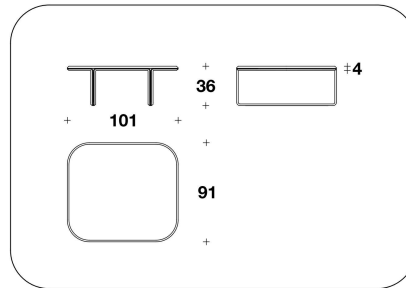

BENTLEY HOME
living / coffee tables
TADLEY

CTB (34EL) - CTB (34EP)
 VENEERED : SIDE TABLE
 61x61x51H.cm
 24x24x20H."

CTB (34ML) - CTB (34MP)
 MARBLE : SIDE TABLE
 61x61x51H. cm
 24x24x20H. "

CTB (34PL) - CTB (34PP)
 LEATHER : SIDE TABLE
 61x61x51H. cm
 24x24x20H. "

CTB (32EL) - CTB (32EP)
 VENEERED : COFFEE TABLE
 101x91x36H.cm
 39 2/3x35 2/3x14 1/4H."

CTB (32ML) - CTB (32MP)
 MARBLE : COFFEE TABLE
 101x91x36H. cm
 39 2/3x35 2/3x14 1/4H. "

CTB (32PL) - CTB (32PP)
 LEATHER : COFFEE TABLE
 101x91x36H. cm
 39 2/3x35 2/3x14 1/4H. "

CTB (33EL) - CTB (33EP)
 VENEERED : COFFEE TABLE
 121x71x30H.cm
 47 2/3x28x11 3/4H."

CTB (33ML) - CTB (33MP)
 MARBLE : COFFEE TABLE
 121x71x30H. cm
 47 2/3x28x11 3/4H. "

CTB (33PL) - CTB (33PP)
 LEATHER : COFFEE TABLE
 121x71x30H. cm
 47 2/3x28x11 3/4H. "