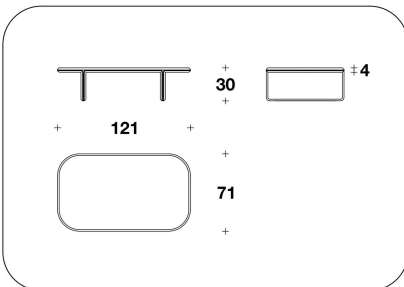

BENTLEY HOME
living / coffee tables
TADLEY

CTB (34EL) - CTB (34EP)
 VENEERED : SIDE TABLE
 61x61x51H.cm
 24x24x20H."

CTB (34ML) - CTB (34MP)
 MARBLE : SIDE TABLE
 61x61x51H. cm
 24x24x20H. "

CTB (34PL) - CTB (34PP)
 LEATHER : SIDE TABLE
 61x61x51H. cm
 24x24x20H. "

CTB (32EL) - CTB (32EP)
 VENEERED : COFFEE TABLE
 101x91x36H.cm
 39 2/3x35 2/3x14 1/4H."

CTB (32ML) - CTB (32MP)
 MARBLE : COFFEE TABLE
 101x91x36H. cm
 39 2/3x35 2/3x14 1/4H. "

CTB (32PL) - CTB (32PP)
 LEATHER : COFFEE TABLE
 101x91x36H. cm
 39 2/3x35 2/3x14 1/4H. "

CTB (33EL) - CTB (33EP)
 VENEERED : COFFEE TABLE
 121x71x30H.cm
 47 2/3x28x11 3/4H."

CTB (33ML) - CTB (33MP)
 MARBLE : COFFEE TABLE
 121x71x30H. cm
 47 2/3x28x11 3/4H. "

CTB (33PL) - CTB (33PP)
 LEATHER : COFFEE TABLE
 121x71x30H. cm
 47 2/3x28x11 3/4H. "