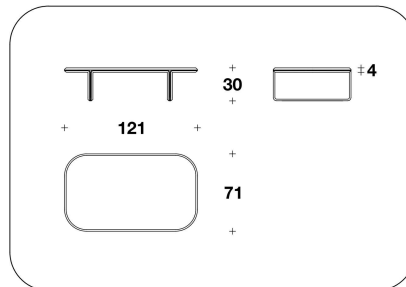

BENTLEY HOME
living / coffee tables
TADLEY

CTB (34EL) - CTB (34EP)
 VENEERED : SIDE TABLE
 61x61x51H.cm
 24x24x20H."

CTB (34ML) - CTB (34MP)
 MARBLE : SIDE TABLE
 61x61x51H. cm
 24x24x20H. "

CTB (34PL) - CTB (34PP)
 LEATHER : SIDE TABLE
 61x61x51H. cm
 24x24x20H. "

CTB (32EL) - CTB (32EP)
 VENEERED : COFFEE TABLE
 101x91x36H.cm
 39 2/3x35 2/3x14 1/4H."

CTB (32ML) - CTB (32MP)
 MARBLE : COFFEE TABLE
 101x91x36H. cm
 39 2/3x35 2/3x14 1/4H. "

CTB (32PL) - CTB (32PP)
 LEATHER : COFFEE TABLE
 101x91x36H. cm
 39 2/3x35 2/3x14 1/4H. "

CTB (33EL) - CTB (33EP)
 VENEERED : COFFEE TABLE
 121x71x30H.cm
 47 2/3x28x11 3/4H."

CTB (33ML) - CTB (33MP)
 MARBLE : COFFEE TABLE
 121x71x30H. cm
 47 2/3x28x11 3/4H. "

CTB (33PL) - CTB (33PP)
 LEATHER : COFFEE TABLE
 121x71x30H. cm
 47 2/3x28x11 3/4H. "