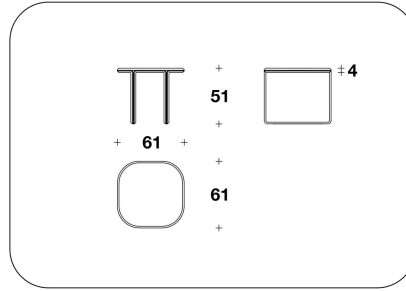

BENTLEY HOME
living / coffee tables
TADLEY

CTB (34EL) - CTB (34EP)
 VENEERED : SIDE TABLE
 61x61x51H.cm
 24x24x20H."

CTB (34ML) - CTB (34MP)
 MARBLE : SIDE TABLE
 61x61x51H. cm
 24x24x20H. "

CTB (34PL) - CTB (34PP)
 LEATHER : SIDE TABLE
 61x61x51H. cm
 24x24x20H. "

CTB (32EL) - CTB (32EP)
 VENEERED : COFFEE TABLE
 101x91x36H.cm
 39 2/3x35 2/3x14 1/4H."

CTB (32ML) - CTB (32MP)
 MARBLE : COFFEE TABLE
 101x91x36H. cm
 39 2/3x35 2/3x14 1/4H. "

CTB (32PL) - CTB (32PP)
 LEATHER : COFFEE TABLE
 101x91x36H. cm
 39 2/3x35 2/3x14 1/4H. "

CTB (33EL) - CTB (33EP)
 VENEERED : COFFEE TABLE
 121x71x30H.cm
 47 2/3x28x11 3/4H."

CTB (33ML) - CTB (33MP)
 MARBLE : COFFEE TABLE
 121x71x30H. cm
 47 2/3x28x11 3/4H. "

CTB (33PL) - CTB (33PP)
 LEATHER : COFFEE TABLE
 121x71x30H. cm
 47 2/3x28x11 3/4H. "