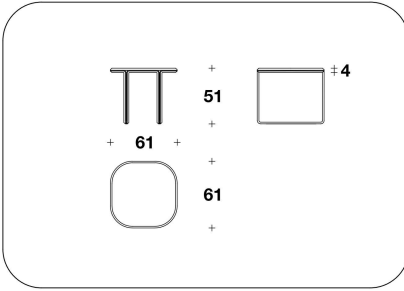

BENTLEY HOME
living / coffee tables
TADLEY

CTB (34EL) - CTB (34EP)
 VENEERED : SIDE TABLE
 61x61x51H.cm
 24x24x20H."

CTB (34ML) - CTB (34MP)
 MARBLE : SIDE TABLE
 61x61x51H. cm
 24x24x20H. "

CTB (34PL) - CTB (34PP)
 LEATHER : SIDE TABLE
 61x61x51H. cm
 24x24x20H. "

CTB (32EL) - CTB (32EP)
 VENEERED : COFFEE TABLE
 101x91x36H.cm
 39 2/3x35 2/3x14 1/4H."

CTB (32ML) - CTB (32MP)
 MARBLE : COFFEE TABLE
 101x91x36H. cm
 39 2/3x35 2/3x14 1/4H. "

CTB (32PL) - CTB (32PP)
 LEATHER : COFFEE TABLE
 101x91x36H. cm
 39 2/3x35 2/3x14 1/4H. "

CTB (33EL) - CTB (33EP)
 VENEERED : COFFEE TABLE
 121x71x30H.cm
 47 2/3x28x11 3/4H."

CTB (33ML) - CTB (33MP)
 MARBLE : COFFEE TABLE
 121x71x30H. cm
 47 2/3x28x11 3/4H. "

CTB (33PL) - CTB (33PP)
 LEATHER : COFFEE TABLE
 121x71x30H. cm
 47 2/3x28x11 3/4H. "