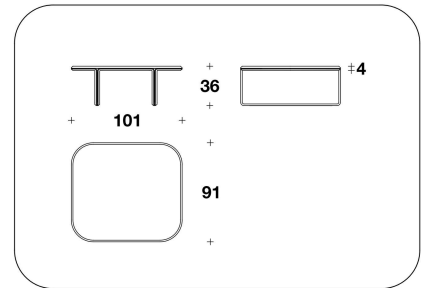

BENTLEY HOME
living / coffee tables
TADLEY

CTB (34EL) - CTB (34EP)
 VENEERED : SIDE TABLE
 61x61x51H.cm
 24x24x20H."

CTB (34ML) - CTB (34MP)
 MARBLE : SIDE TABLE
 61x61x51H. cm
 24x24x20H. "

CTB (34PL) - CTB (34PP)
 LEATHER : SIDE TABLE
 61x61x51H. cm
 24x24x20H. "

CTB (32EL) - CTB (32EP)
 VENEERED : COFFEE TABLE
 101x91x36H.cm
 39 2/3x35 2/3x14 1/4H."

CTB (32ML) - CTB (32MP)
 MARBLE : COFFEE TABLE
 101x91x36H. cm
 39 2/3x35 2/3x14 1/4H. "

CTB (32PL) - CTB (32PP)
 LEATHER : COFFEE TABLE
 101x91x36H. cm
 39 2/3x35 2/3x14 1/4H. "

CTB (33EL) - CTB (33EP)
 VENEERED : COFFEE TABLE
 121x71x30H.cm
 47 2/3x28x11 3/4H."

CTB (33ML) - CTB (33MP)
 MARBLE : COFFEE TABLE
 121x71x30H. cm
 47 2/3x28x11 3/4H. "

CTB (33PL) - CTB (33PP)
 LEATHER : COFFEE TABLE
 121x71x30H. cm
 47 2/3x28x11 3/4H. "