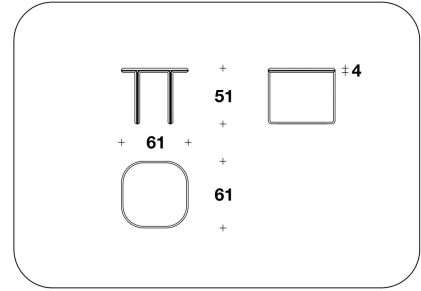

BENTLEY HOME
living / coffee tables
TADLEY

CTB (34EL) - CTB (34EP)
 VENEERED : SIDE TABLE
 61x61x51H.cm
 24x24x20H."

CTB (34ML) - CTB (34MP)
 MARBLE : SIDE TABLE
 61x61x51H. cm
 24x24x20H. "

CTB (34PL) - CTB (34PP)
 LEATHER : SIDE TABLE
 61x61x51H. cm
 24x24x20H. "

CTB (32EL) - CTB (32EP)
 VENEERED : COFFEE TABLE
 101x91x36H.cm
 39 2/3x35 2/3x14 1/4H."

CTB (32ML) - CTB (32MP)
 MARBLE : COFFEE TABLE
 101x91x36H. cm
 39 2/3x35 2/3x14 1/4H. "

CTB (32PL) - CTB (32PP)
 LEATHER : COFFEE TABLE
 101x91x36H. cm
 39 2/3x35 2/3x14 1/4H. "

CTB (33EL) - CTB (33EP)
 VENEERED : COFFEE TABLE
 121x71x30H.cm
 47 2/3x28x11 3/4H."

CTB (33ML) - CTB (33MP)
 MARBLE : COFFEE TABLE
 121x71x30H. cm
 47 2/3x28x11 3/4H. "

CTB (33PL) - CTB (33PP)
 LEATHER : COFFEE TABLE
 121x71x30H. cm
 47 2/3x28x11 3/4H. "